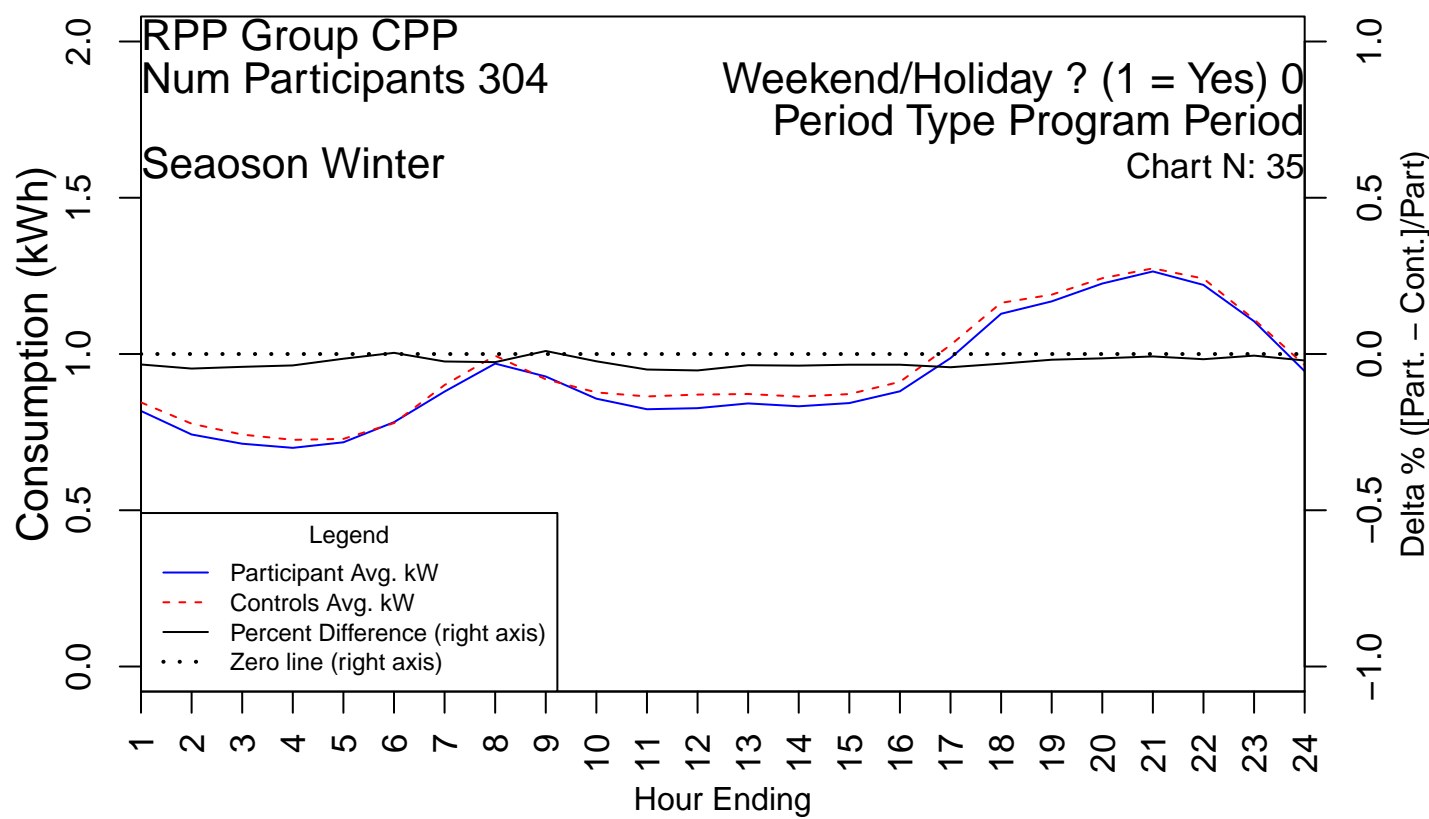

PAGE LEFT INTENTIONALY BLANK