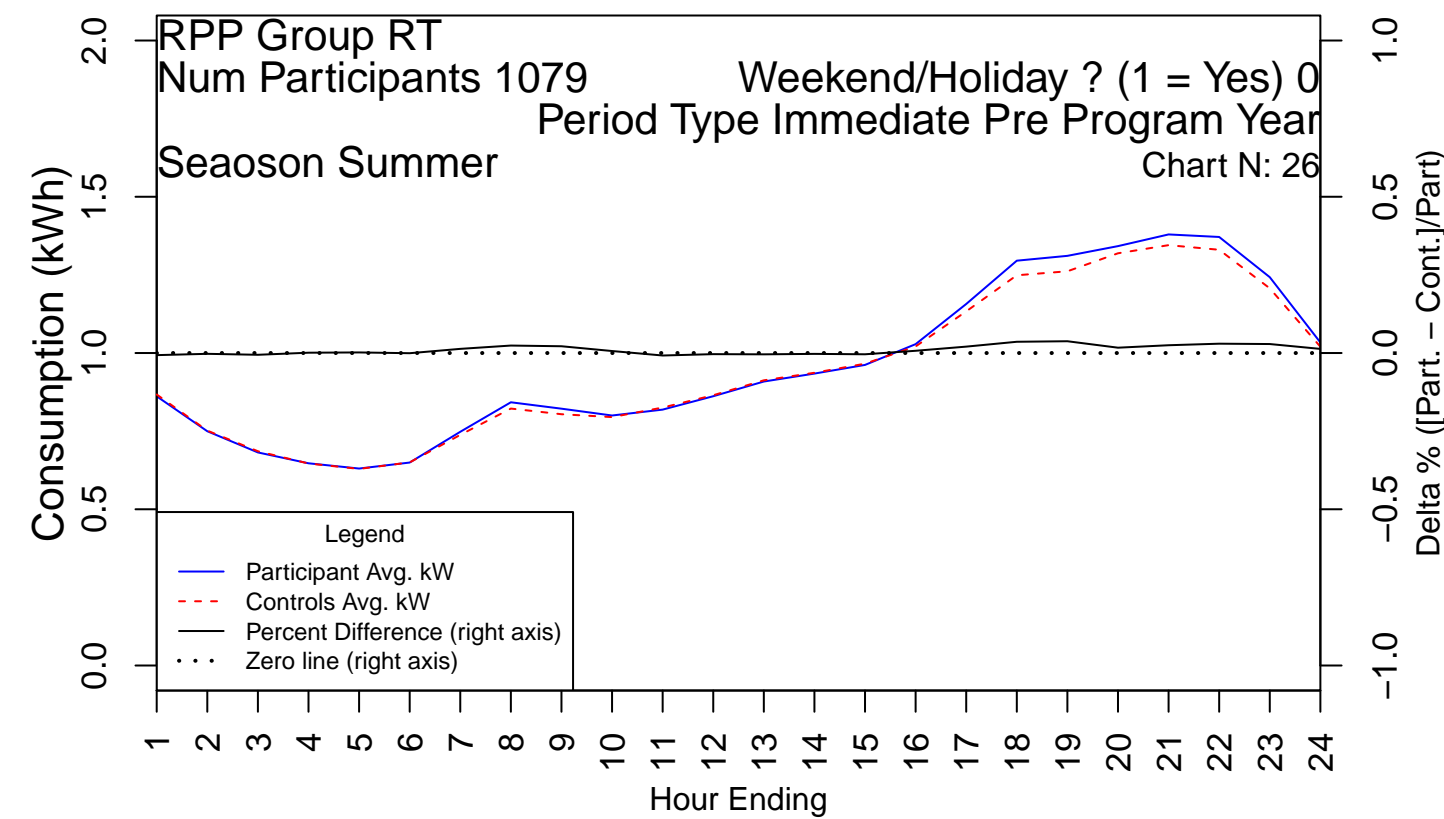

PAGE LEFT INTENTIONALY BLANK