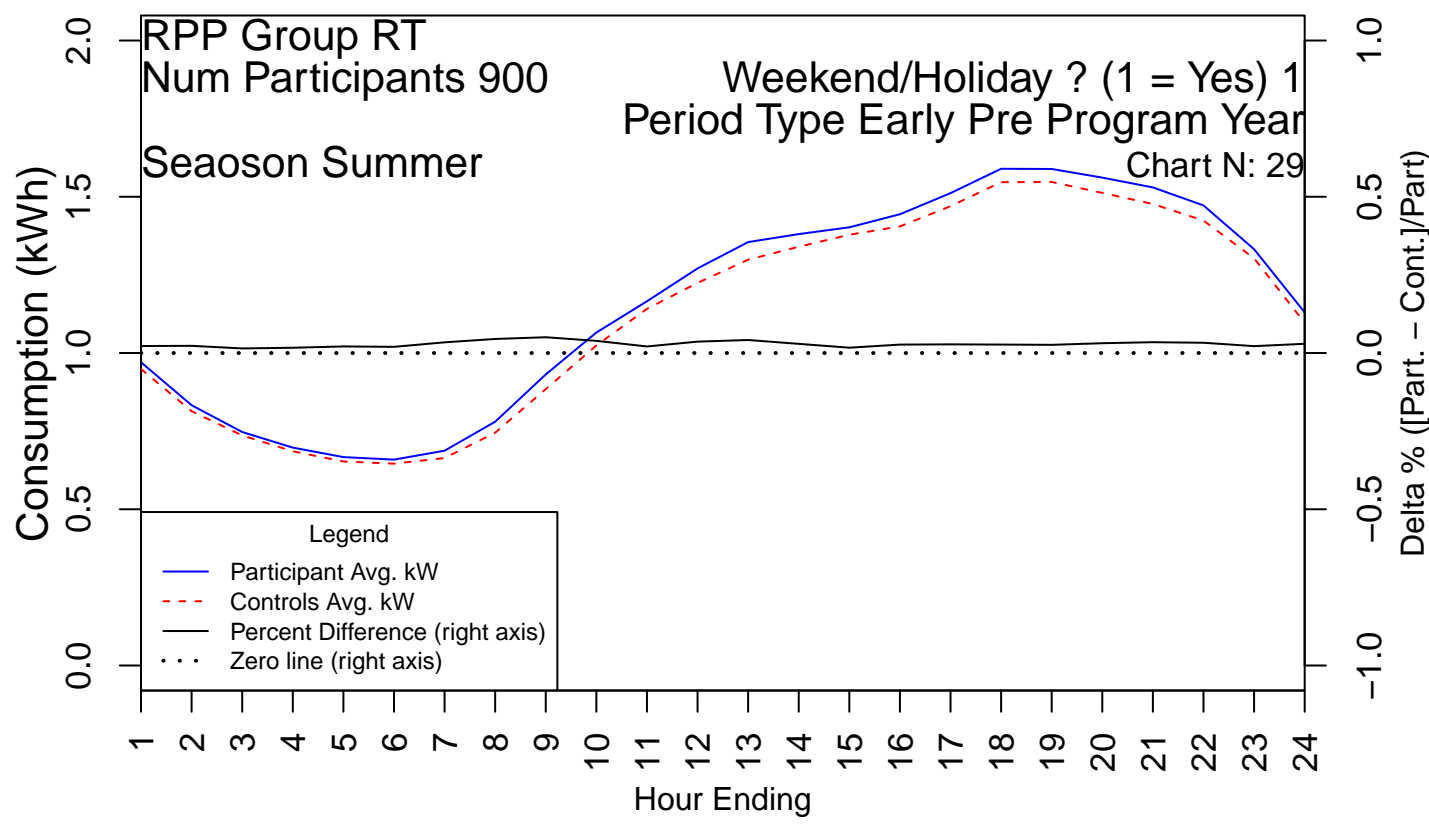

PAGE LEFT INTENTIONALY BLANK