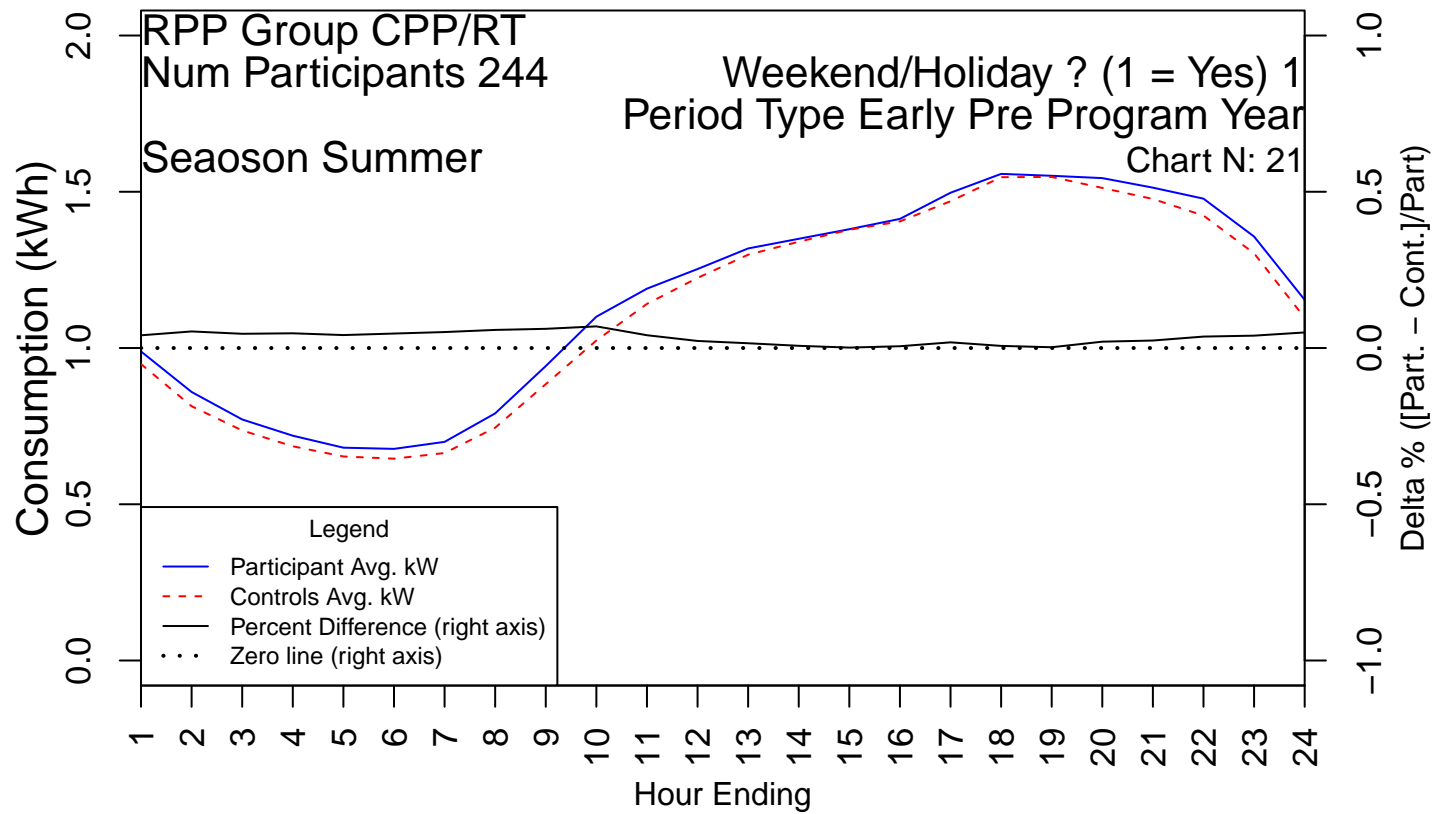

PAGE LEFT INTENTIONALY BLANK