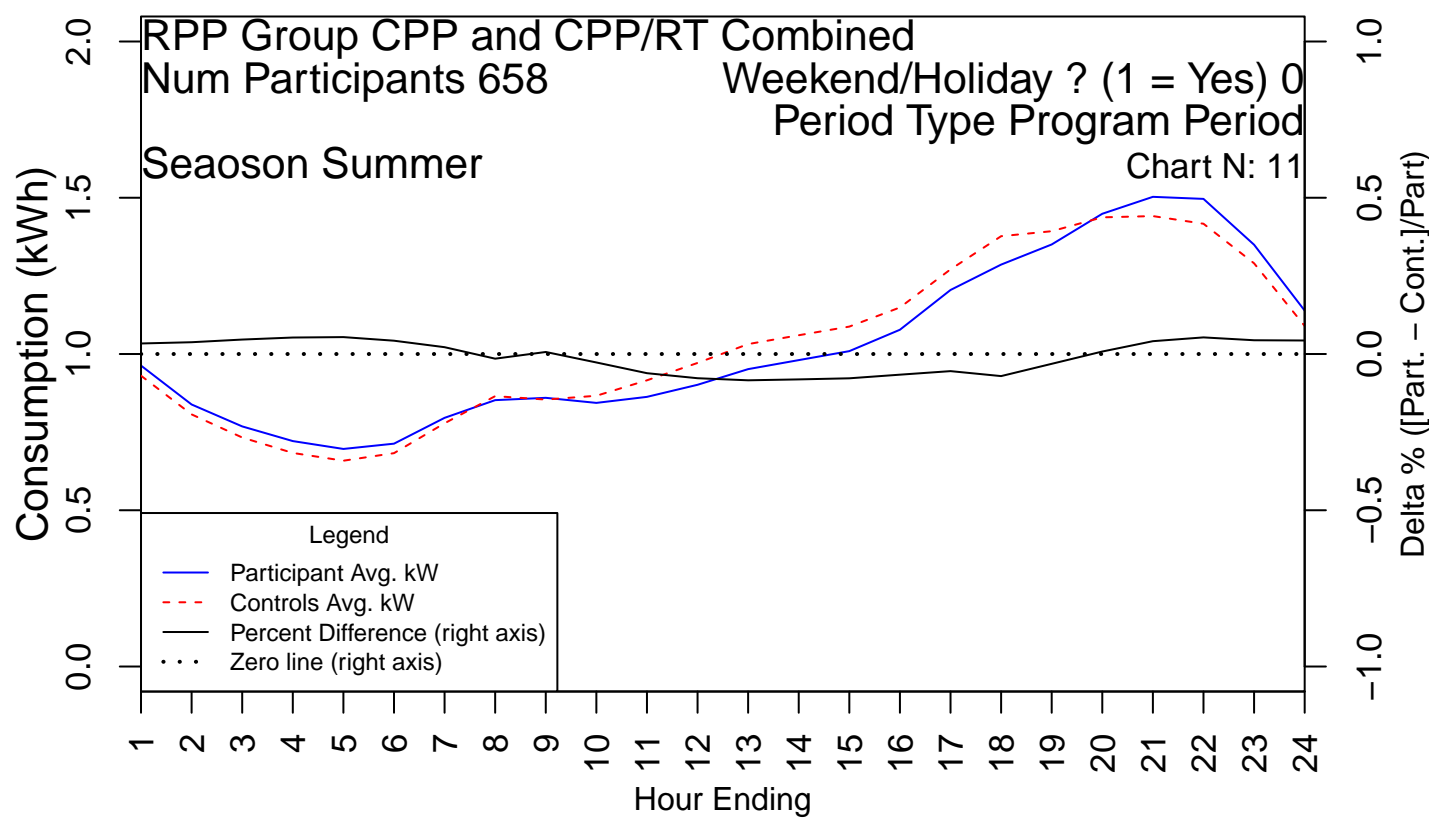

Seasons – summer (May through October) and winter (November through April) are separated on different pages

Each plot shows two series plotted on the left-hand axis:

- Participant load
- RCT control group load

Each plot also shows two series plotted on the right-hand axis:

- Difference between participant and control loads
- A zero-line

PAGE LEFT INTENTIONALY BLANK

PAGE LEFT INTENTIONALY BLANK

PAGE LEFT INTENTIONALY BLANK