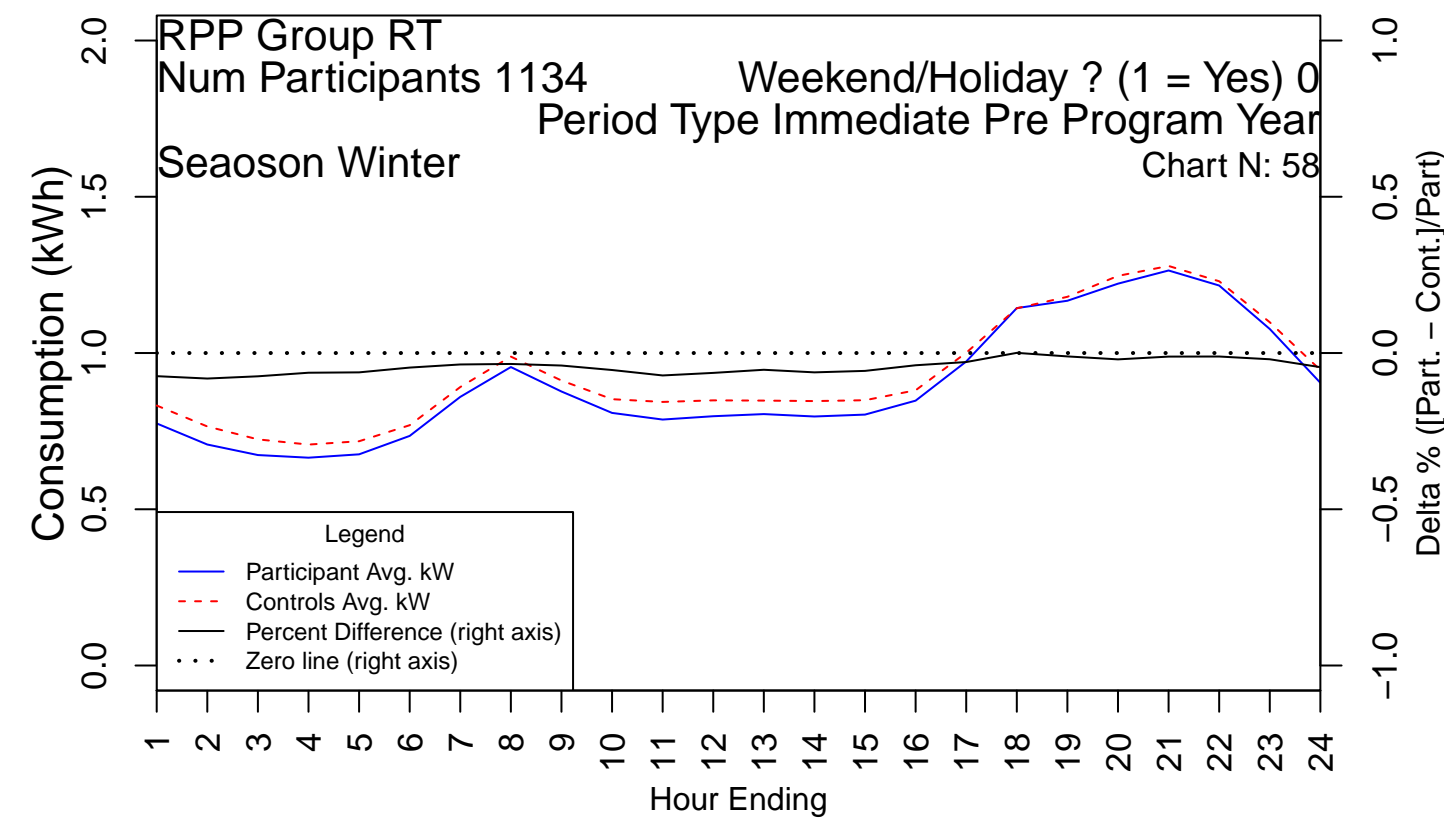

PAGE LEFT INTENTIONALY BLANK