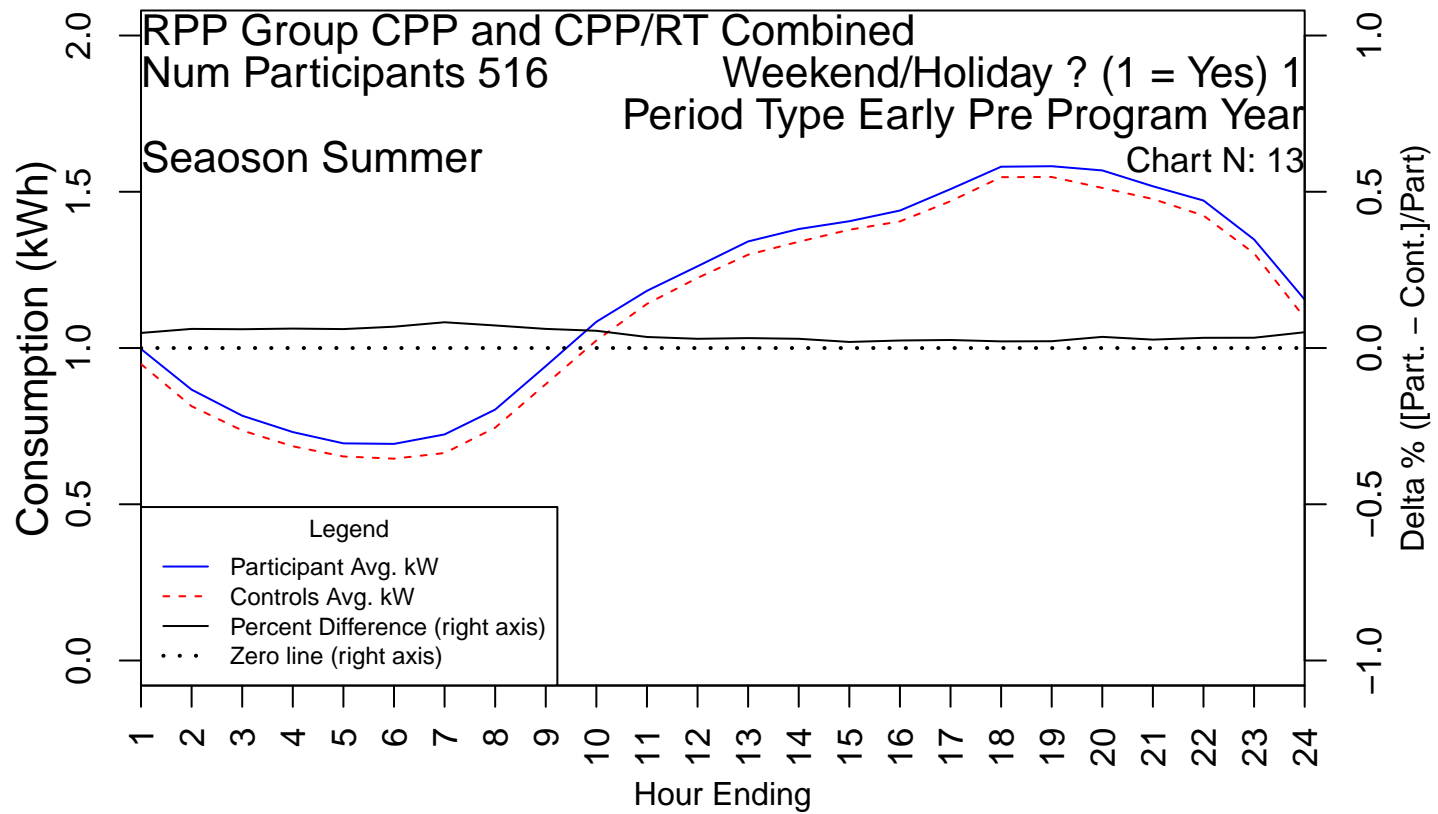

Seasons – summer (May through October) and winter (November through April) are separated on different pages

Each plot shows two series plotted on the left-hand axis:

- Participant load
- RCT control group load

Each plot also shows two series plotted on the right-hand axis:

- Difference between participant and control loads
- A zero-line

PAGE LEFT INTENTIONALY BLANK

PAGE LEFT INTENTIONALY BLANK

PAGE LEFT INTENTIONALY BLANK