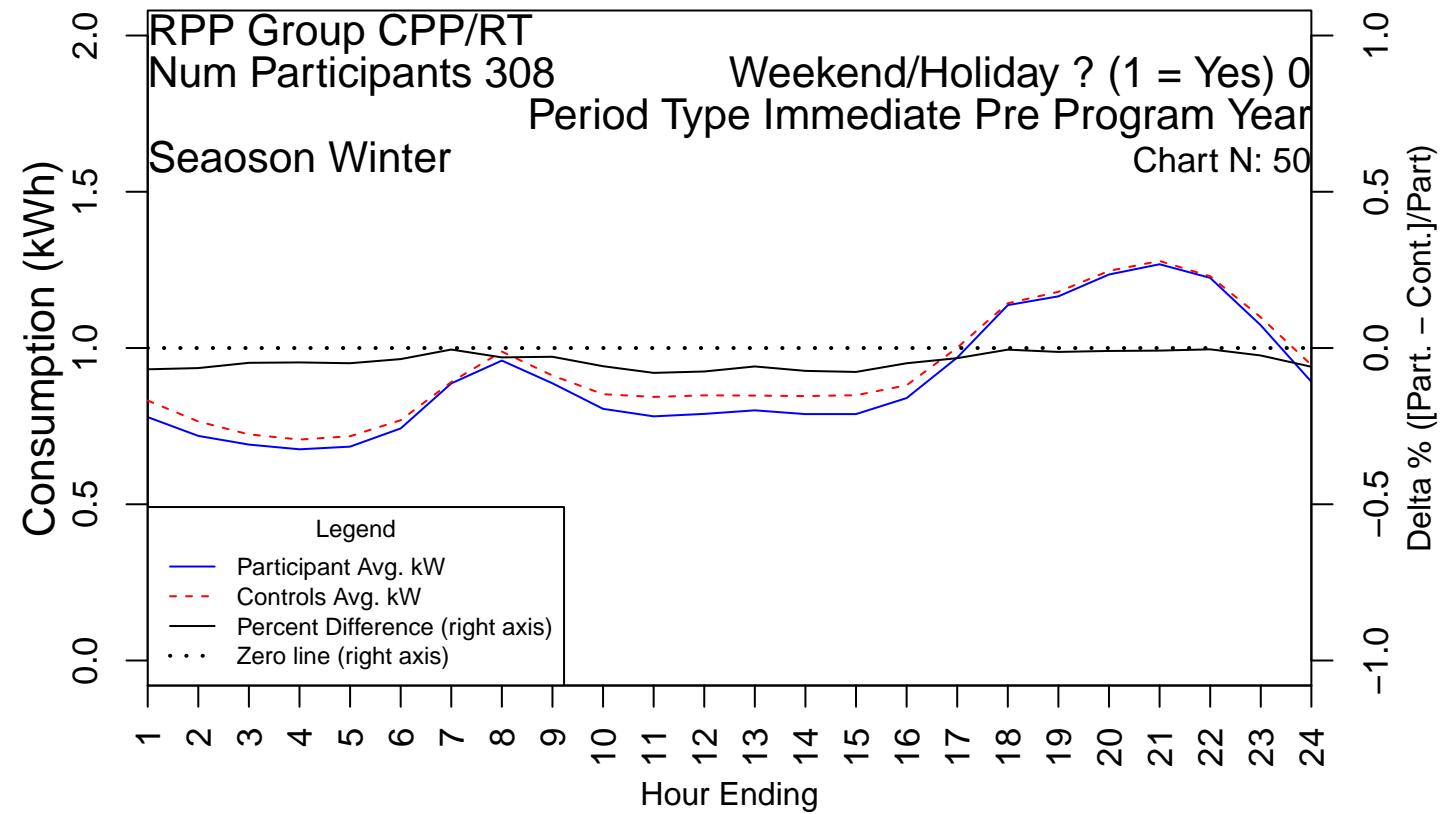

PAGE LEFT INTENTIONALY BLANK