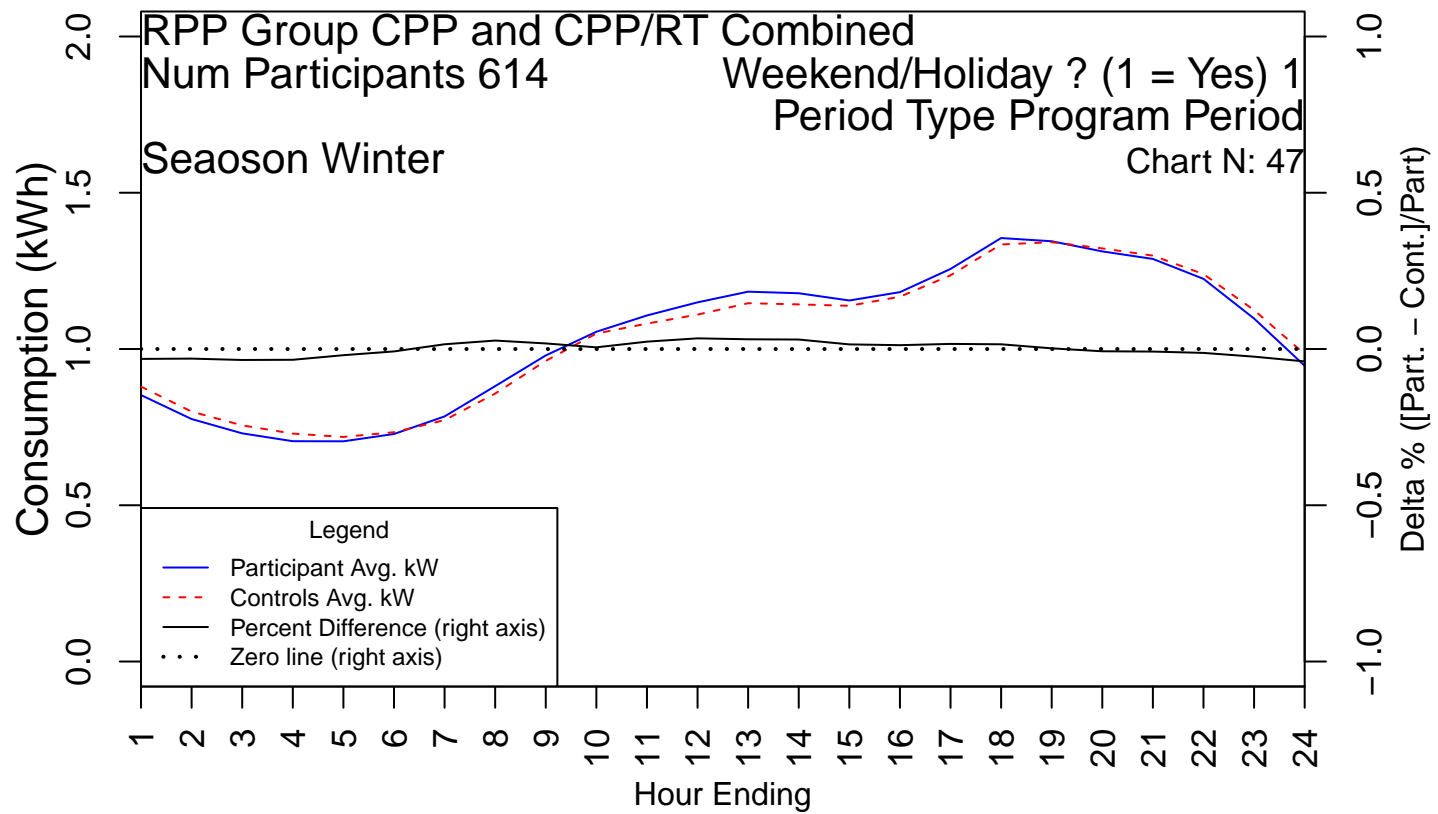

Seasons – summer (May through October) and winter (November through April) are separated on different pages

Each plot shows two series plotted on the left-hand axis:

- Participant load
- RCT control group load

Each plot also shows two series plotted on the right-hand axis:

- Difference between participant and control loads
- A zero-line

PAGE LEFT INTENTIONALY BLANK

PAGE LEFT INTENTIONALY BLANK

PAGE LEFT INTENTIONALY BLANK

PAGE LEFT INTENTIONALY BLANK

PAGE LEFT INTENTIONALY BLANK

PAGE LEFT INTENTIONALY BLANK

PAGE LEFT INTENTIONALY BLANK

PAGE LEFT INTENTIONALY BLANK

PAGE LEFT INTENTIONALY BLANK

PAGE LEFT INTENTIONALY BLANK

PAGE LEFT INTENTIONALY BLANK