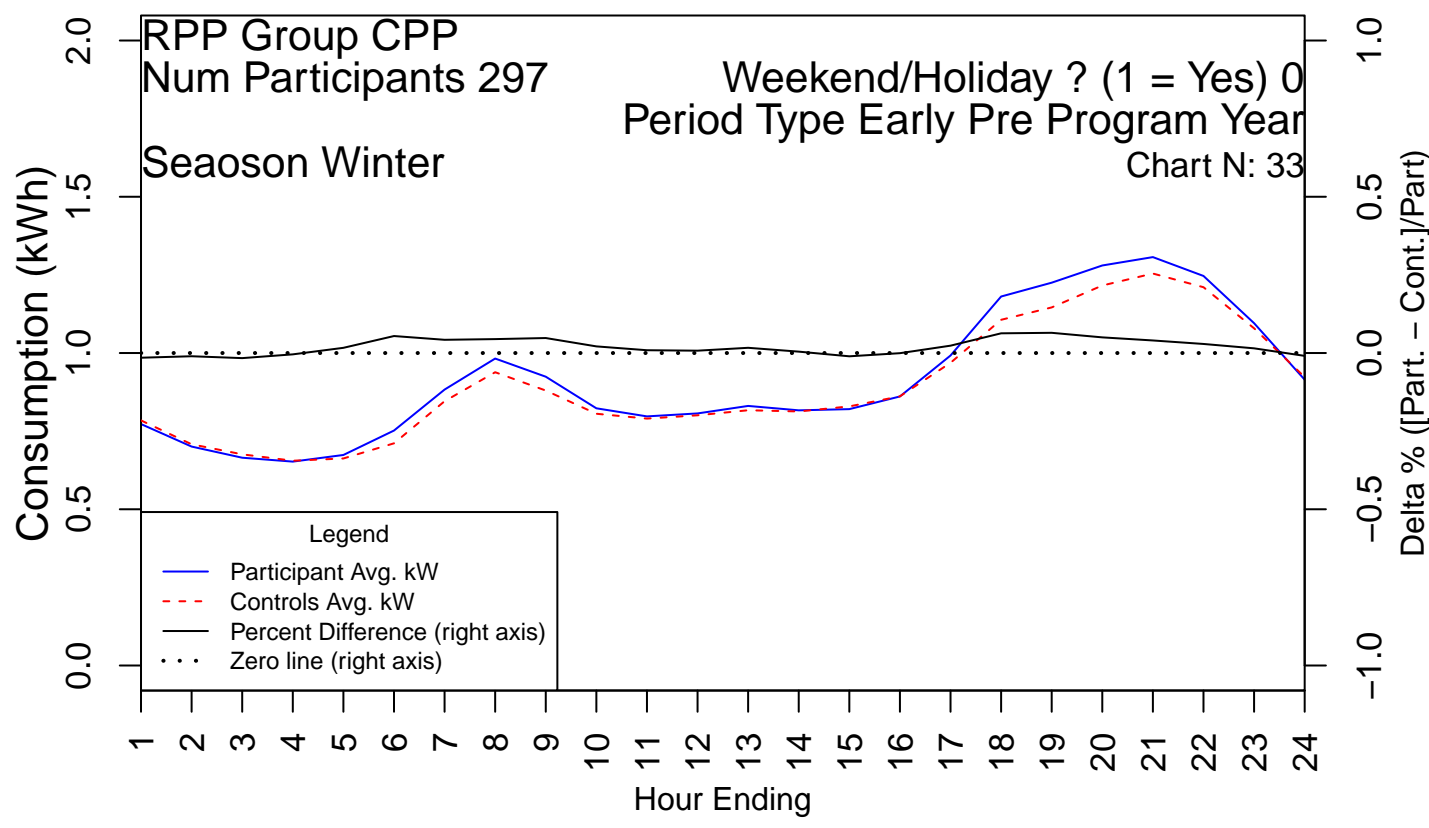

PAGE LEFT INTENTIONALY BLANK