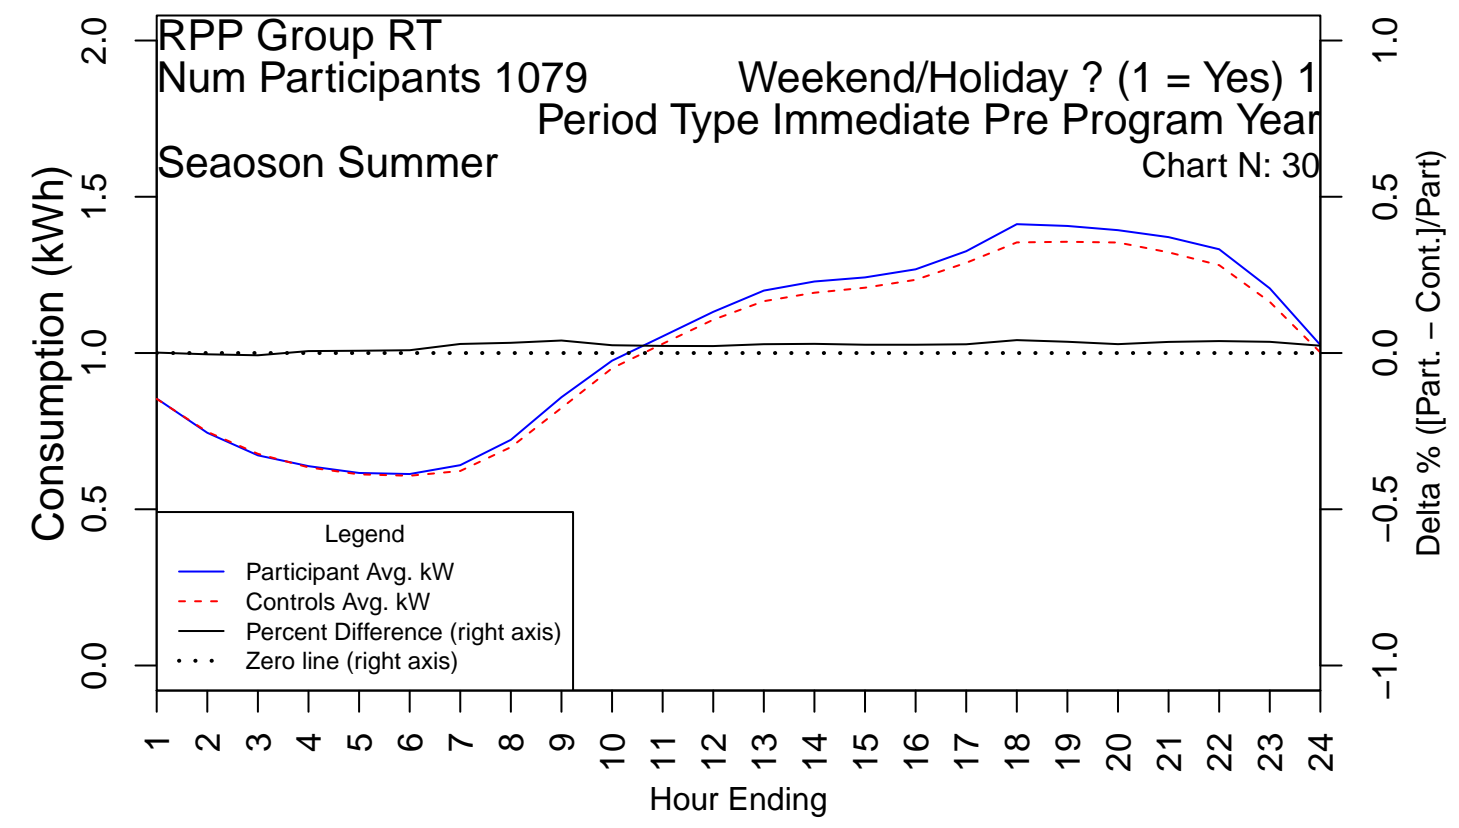

Seasons – summer (May through October) and winter (November through April) are separated on different pages

Each plot shows two series plotted on the left-hand axis:

- Participant load
- RCT control group load

Each plot also shows two series plotted on the right-hand axis:

- Difference between participant and control loads
- A zero-line

PAGE LEFT INTENTIONALY BLANK

PAGE LEFT INTENTIONALY BLANK

PAGE LEFT INTENTIONALY BLANK

PAGE LEFT INTENTIONALY BLANK

PAGE LEFT INTENTIONALY BLANK

PAGE LEFT INTENTIONALY BLANK

PAGE LEFT INTENTIONALY BLANK

PAGE LEFT INTENTIONALY BLANK

PAGE LEFT INTENTIONALY BLANK

PAGE LEFT INTENTIONALY BLANK

PAGE LEFT INTENTIONALY BLANK