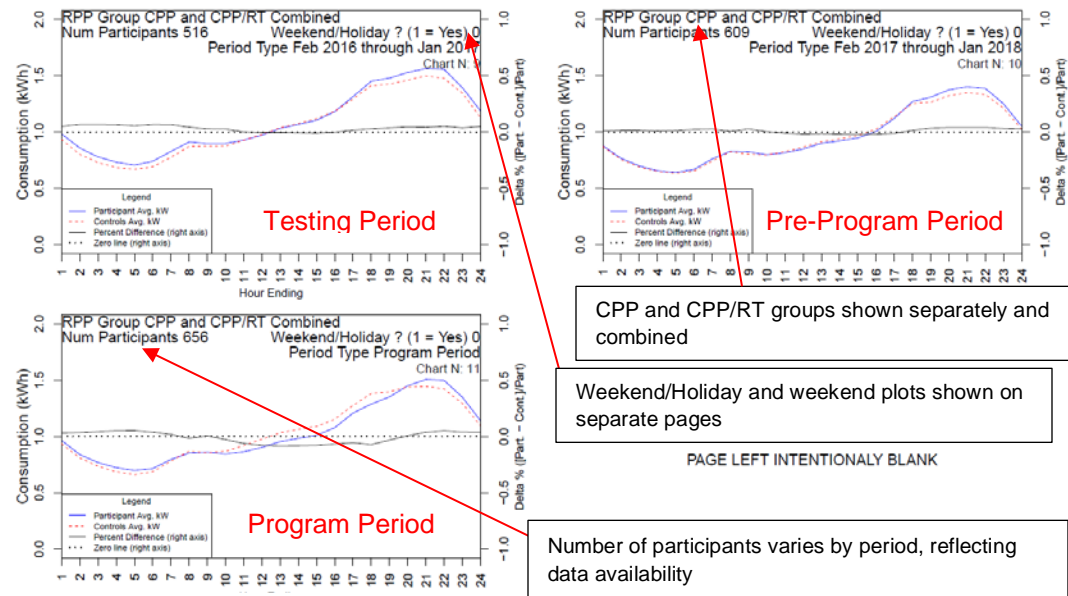

DESCRIPTION OF PLOTS IN APPENDIX F

Each page that follows provides three plots of average customer daily load profiles, by season. Each page contains three plots:

- Testing period load profiles (May 1, 2016 through April 30, 2017)
- Pre-program period load profiles (May 1, 2017 through April 30, 2018)
- Program period load profiles (May 1, 2018 through April 30, 2019)

Seasons – summer (May through October) and winter (November through April) are separated on different pages

Each plot shows two series plotted on the left-hand axis:

- Participant load
- RCT control group load

Each plot also shows two series plotted on the right-hand axis:

- Difference between participant and control loads
- A zero-line

PAGE LEFT INTENTIONALY BLANK

PAGE LEFT INTENTIONALY BLANK

PAGE LEFT INTENTIONALY BLANK