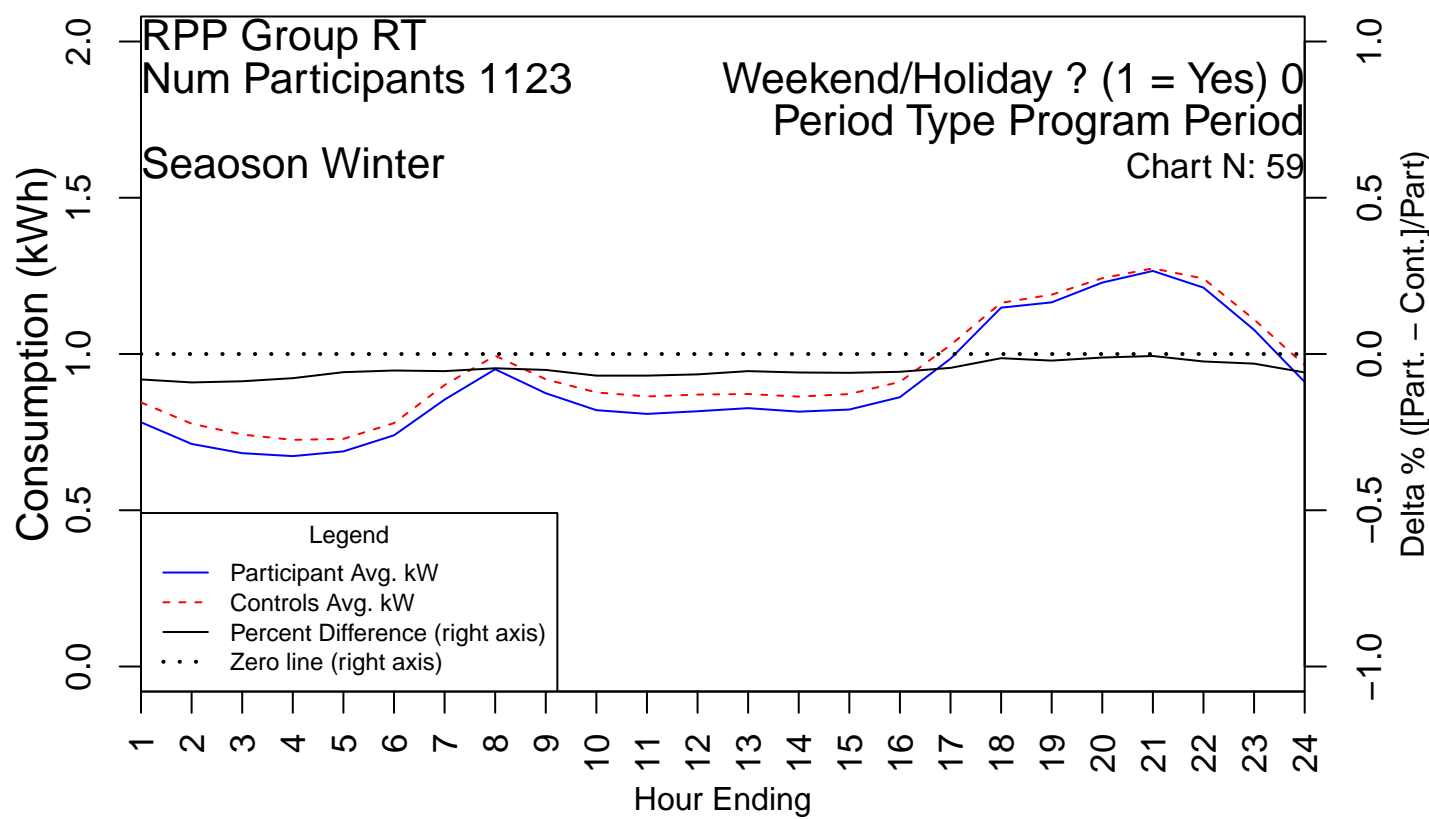

PAGE LEFT INTENTIONALY BLANK