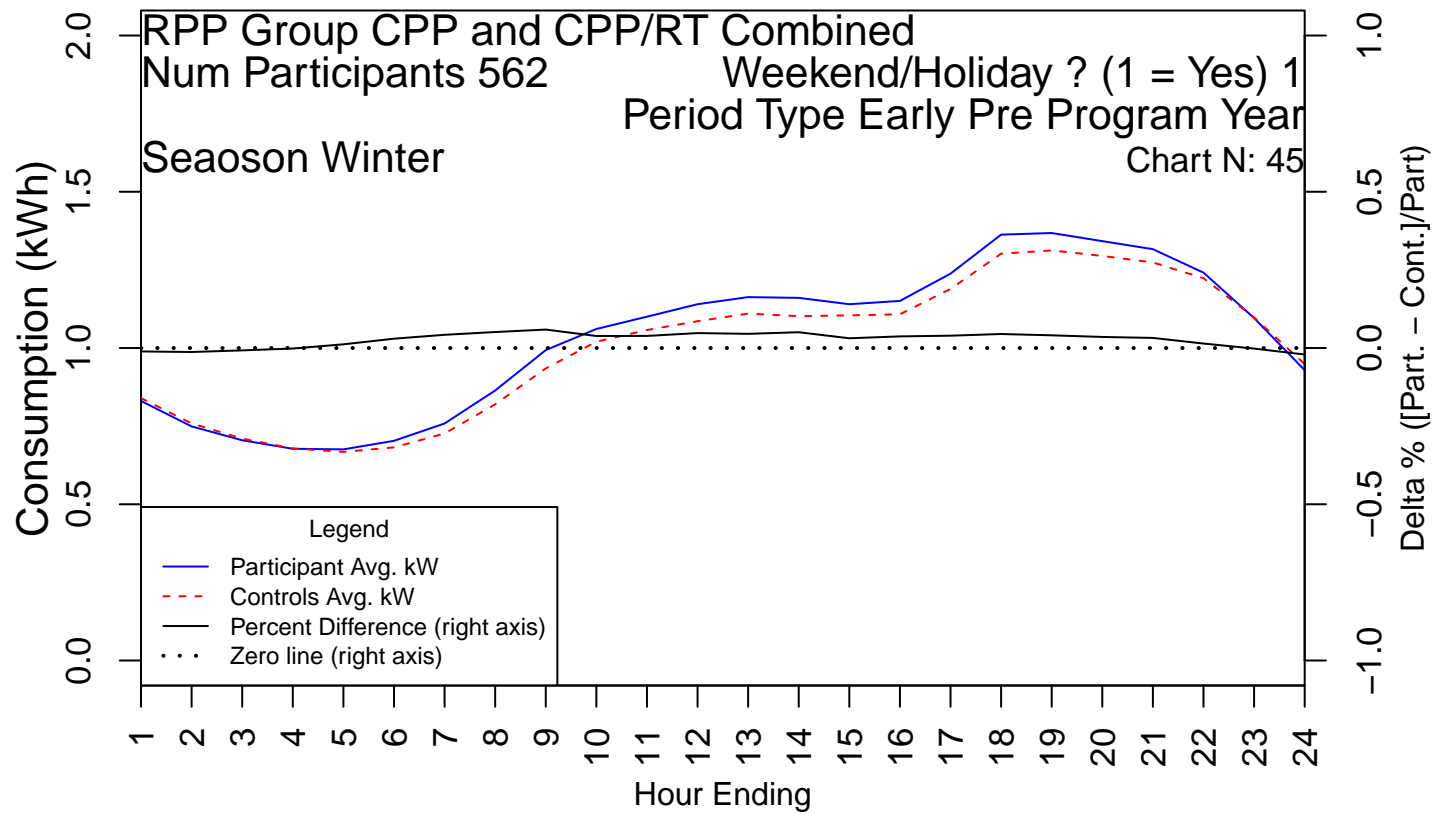

Seasons – summer (May through October) and winter (November through April) are separated on different pages

Each plot shows two series plotted on the left-hand axis:

- Participant load
- RCT control group load

Each plot also shows two series plotted on the right-hand axis:

- Difference between participant and control loads
- A zero-line

PAGE LEFT INTENTIONALY BLANK

PAGE LEFT INTENTIONALY BLANK

PAGE LEFT INTENTIONALY BLANK

PAGE LEFT INTENTIONALY BLANK

PAGE LEFT INTENTIONALY BLANK

PAGE LEFT INTENTIONALY BLANK

PAGE LEFT INTENTIONALY BLANK

PAGE LEFT INTENTIONALY BLANK

PAGE LEFT INTENTIONALY BLANK

PAGE LEFT INTENTIONALY BLANK

PAGE LEFT INTENTIONALY BLANK