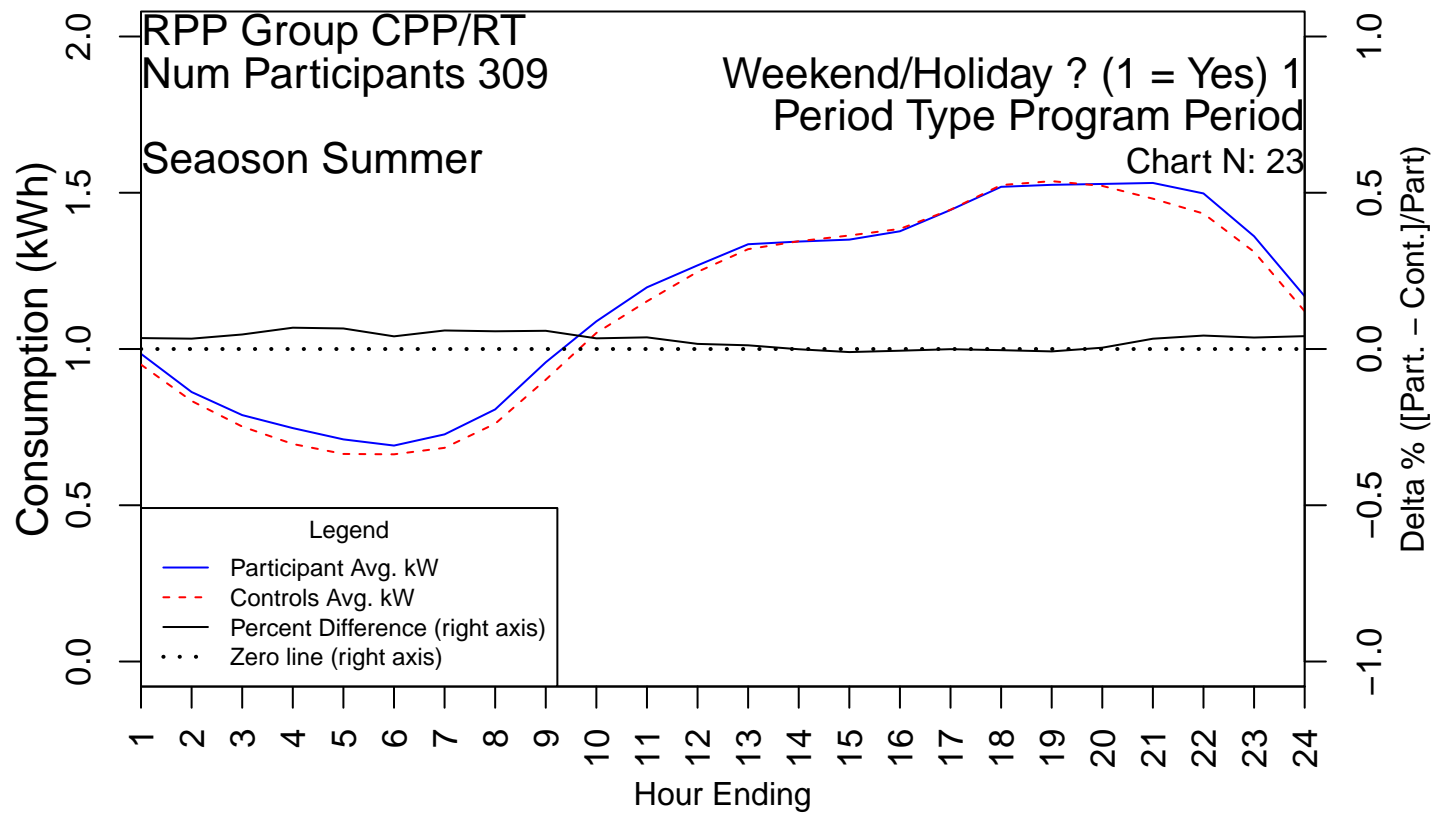

PAGE LEFT INTENTIONALY BLANK