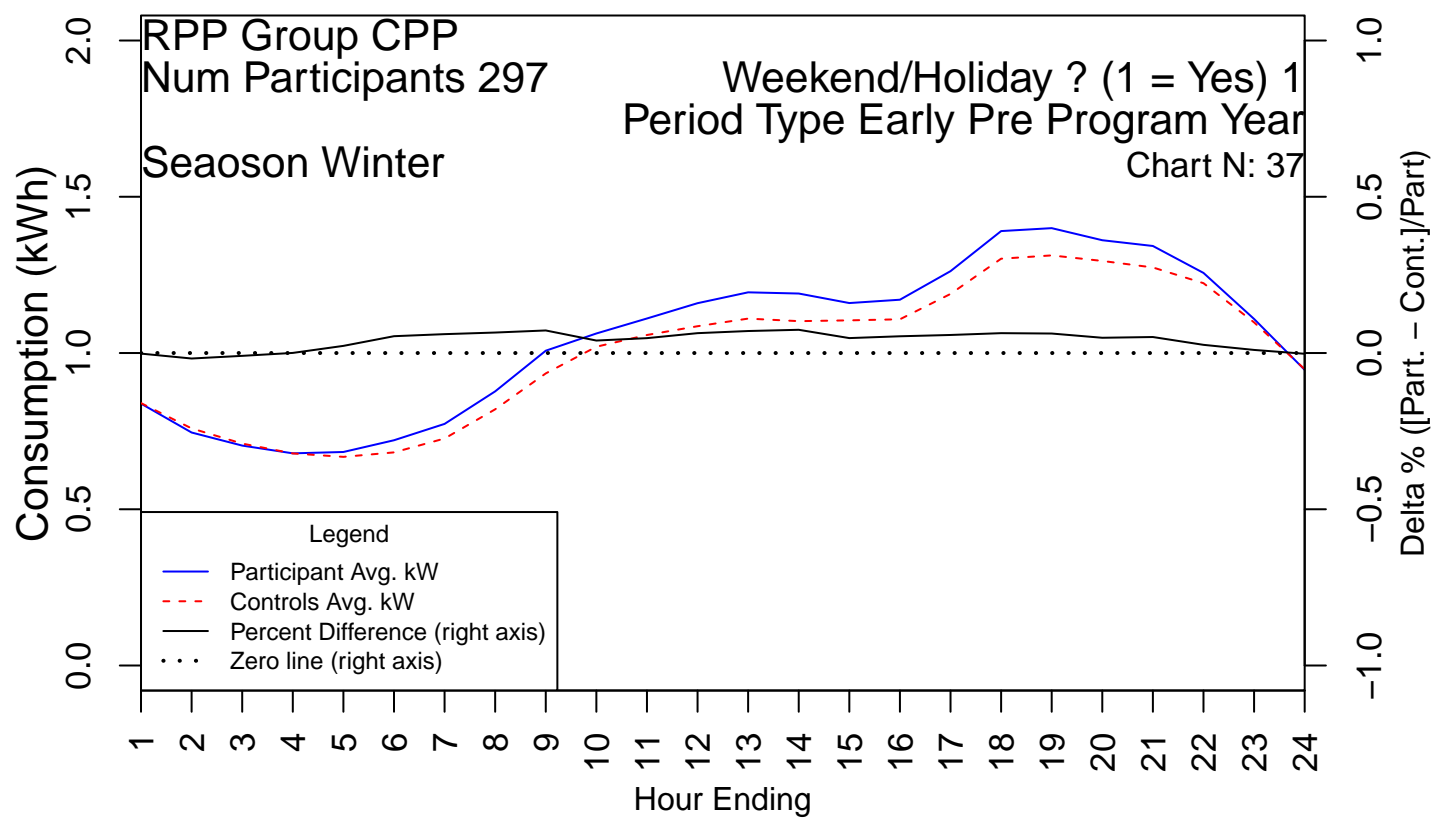

PAGE LEFT INTENTIONALY BLANK