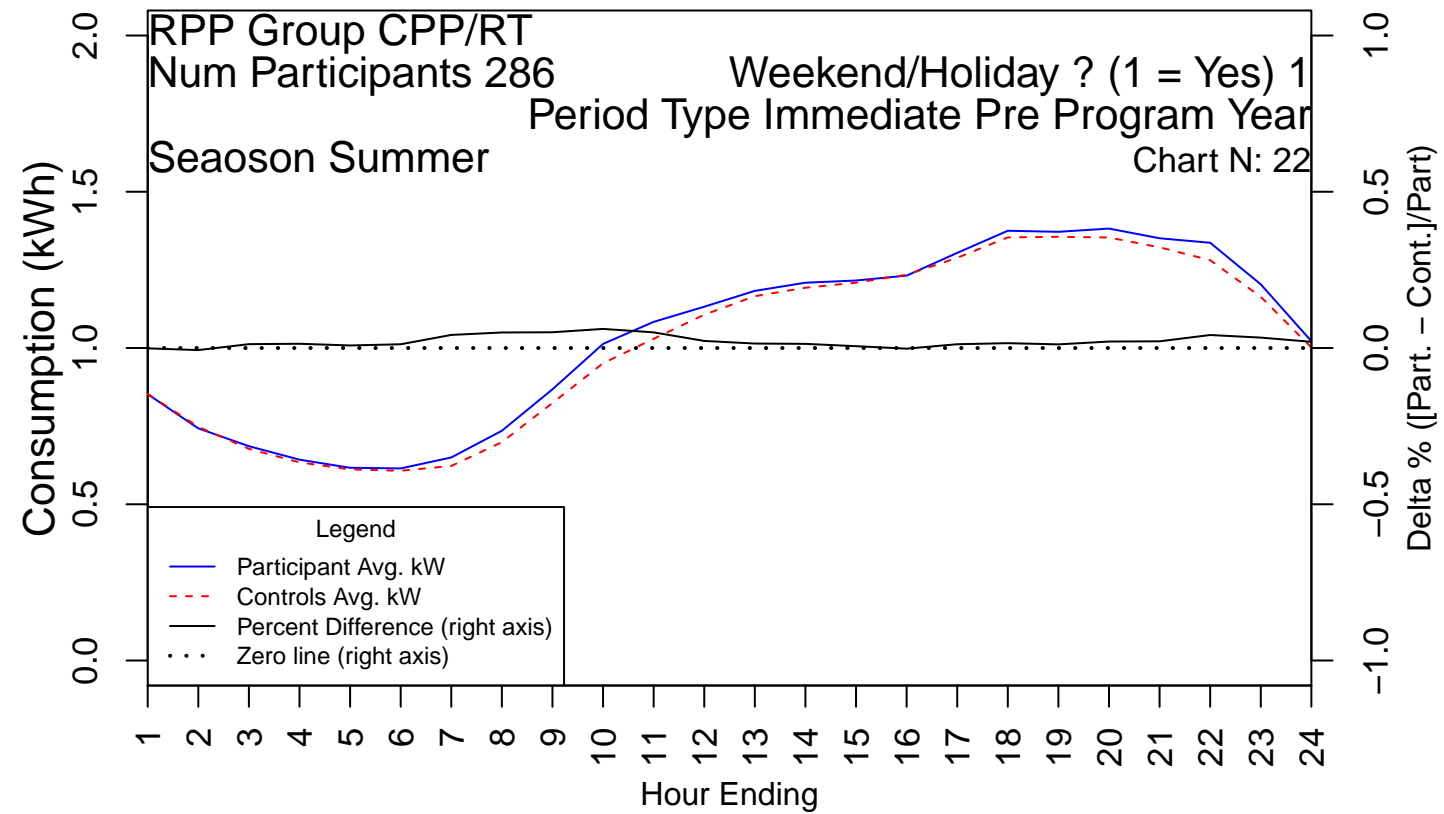

PAGE LEFT INTENTIONALY BLANK