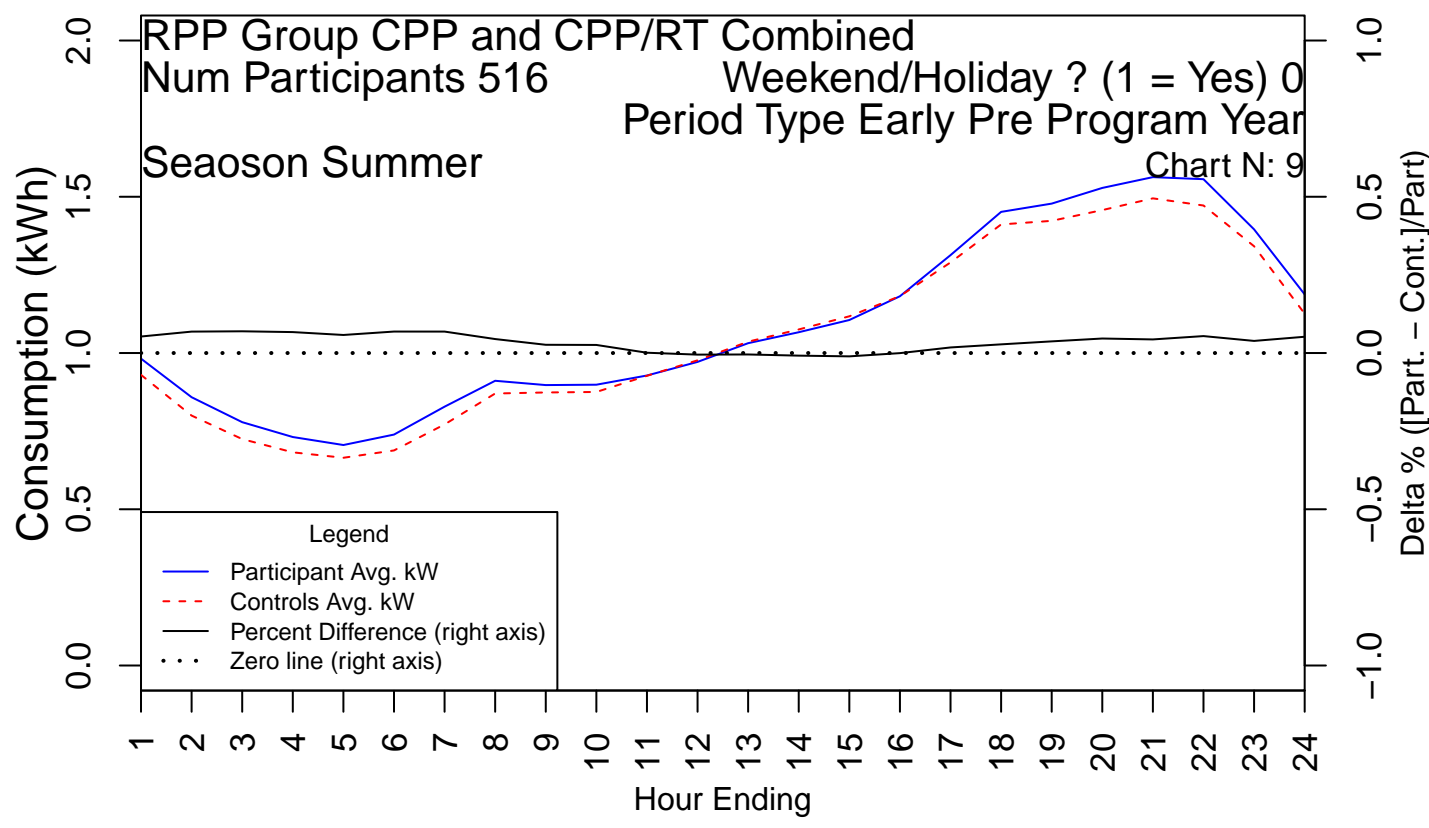

Seasons – summer (May through October) and winter (November through April) are separated on different pages

Each plot shows two series plotted on the left-hand axis:

- Participant load
- RCT control group load

Each plot also shows two series plotted on the right-hand axis:

- Difference between participant and control loads
- A zero-line

PAGE LEFT INTENTIONALY BLANK

PAGE LEFT INTENTIONALY BLANK

PAGE LEFT INTENTIONALY BLANK