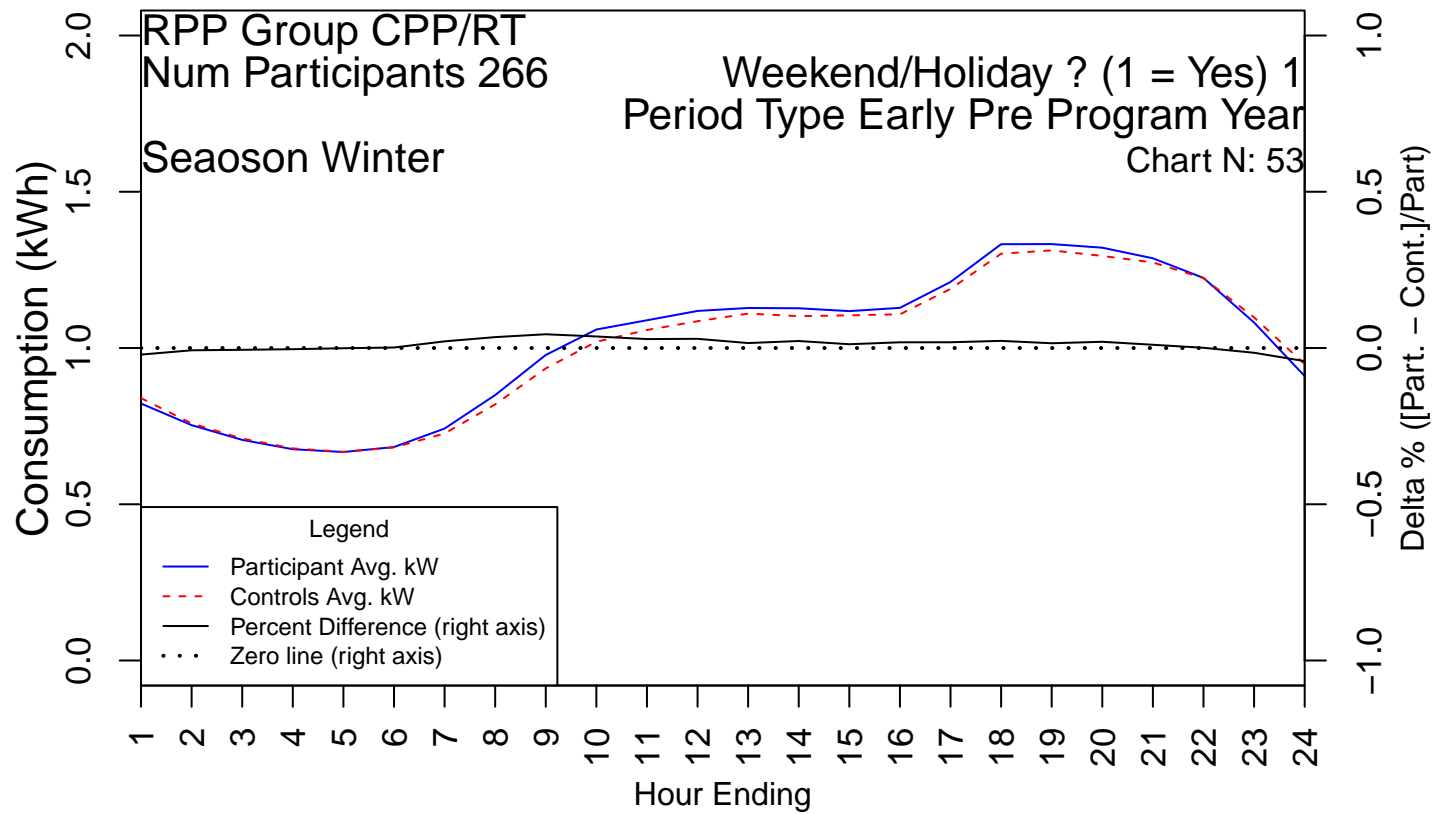

PAGE LEFT INTENTIONALY BLANK