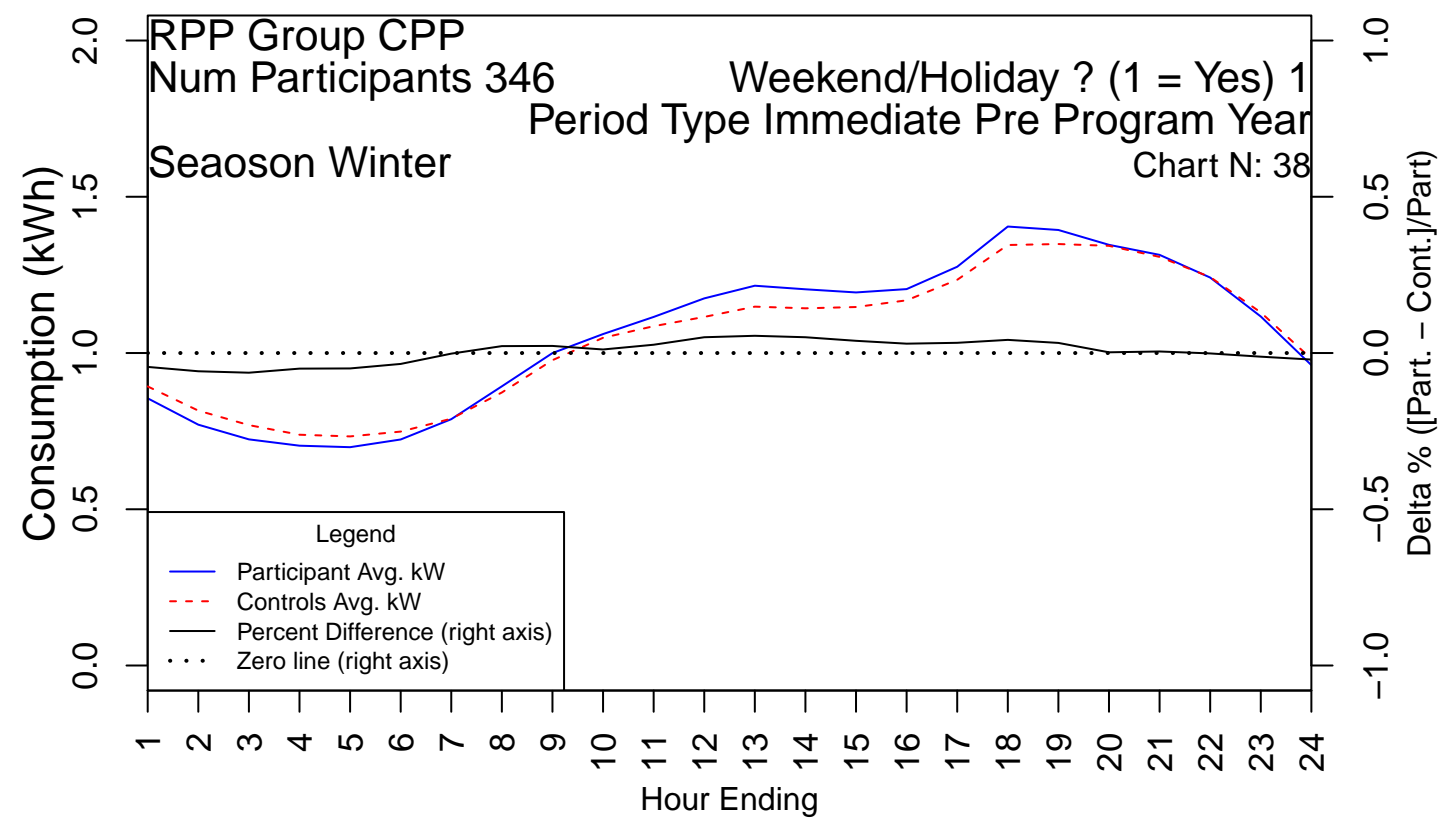

Seasons – summer (May through October) and winter (November through April) are separated on different pages

Each plot shows two series plotted on the left-hand axis:

- Participant load
- RCT control group load

Each plot also shows two series plotted on the right-hand axis:

- Difference between participant and control loads
- A zero-line

PAGE LEFT INTENTIONALY BLANK

PAGE LEFT INTENTIONALY BLANK

PAGE LEFT INTENTIONALY BLANK

PAGE LEFT INTENTIONALY BLANK

PAGE LEFT INTENTIONALY BLANK

PAGE LEFT INTENTIONALY BLANK

PAGE LEFT INTENTIONALY BLANK

PAGE LEFT INTENTIONALY BLANK

PAGE LEFT INTENTIONALY BLANK

PAGE LEFT INTENTIONALY BLANK

PAGE LEFT INTENTIONALY BLANK