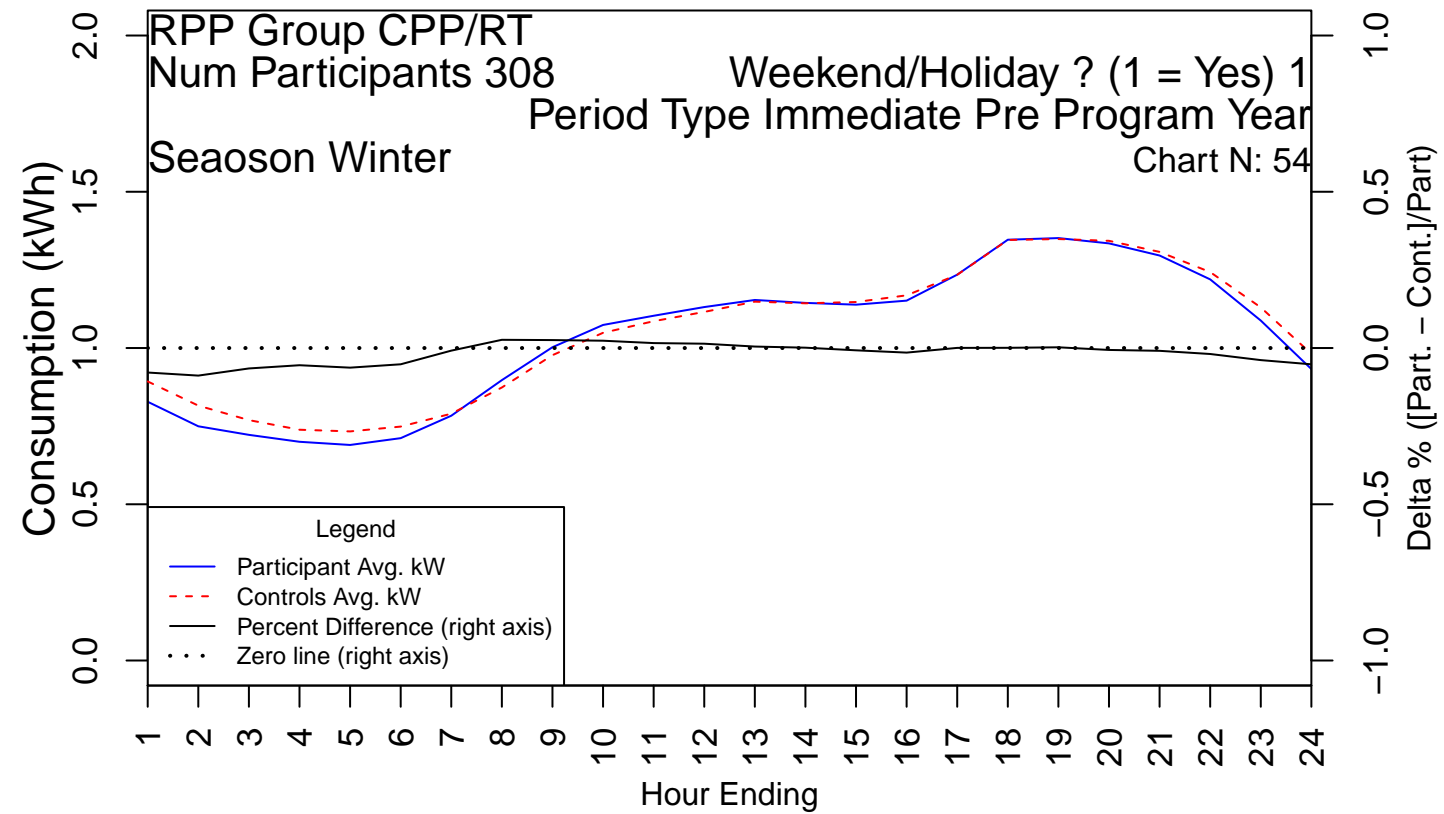

PAGE LEFT INTENTIONALY BLANK