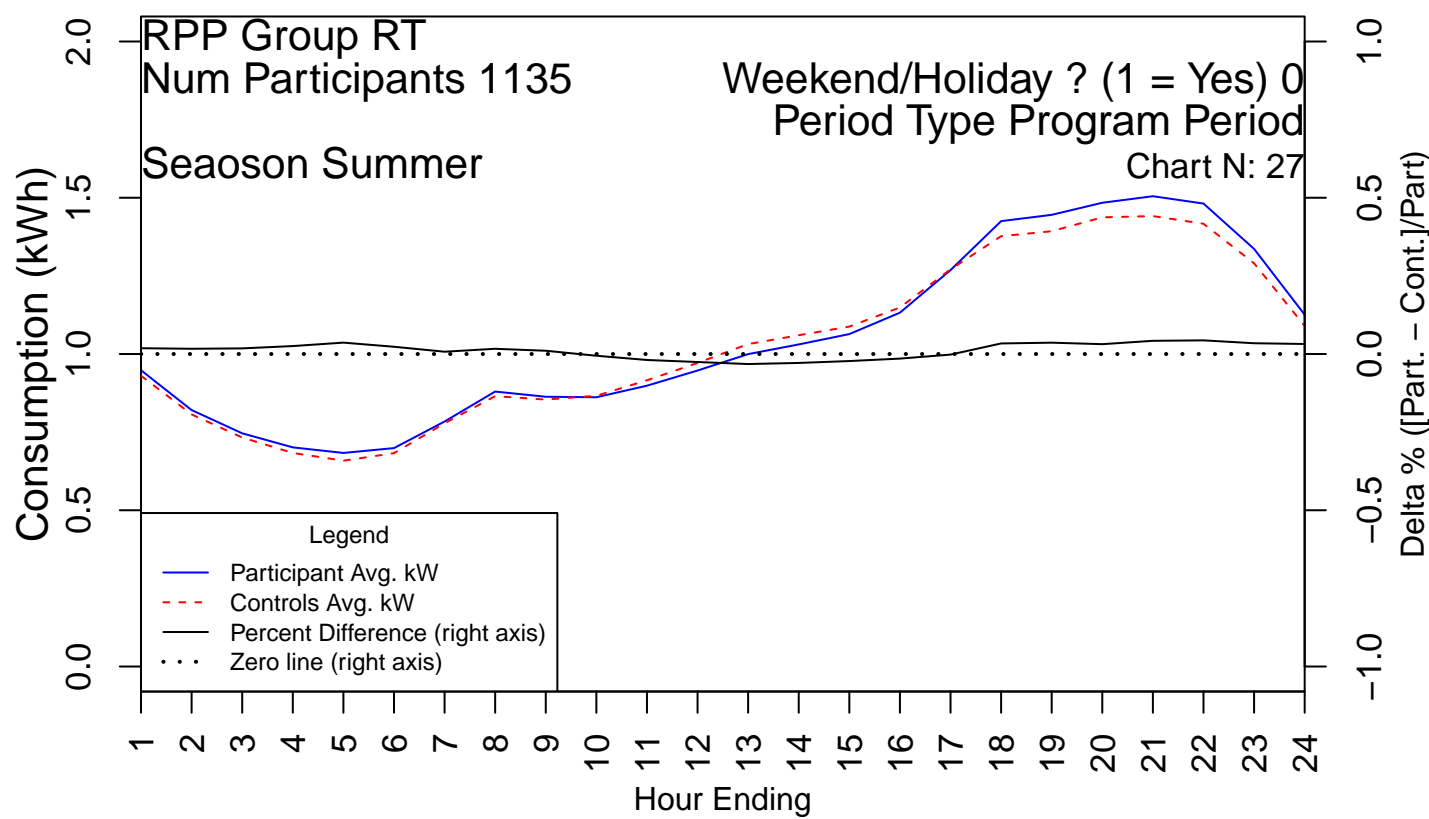

PAGE LEFT INTENTIONALY BLANK