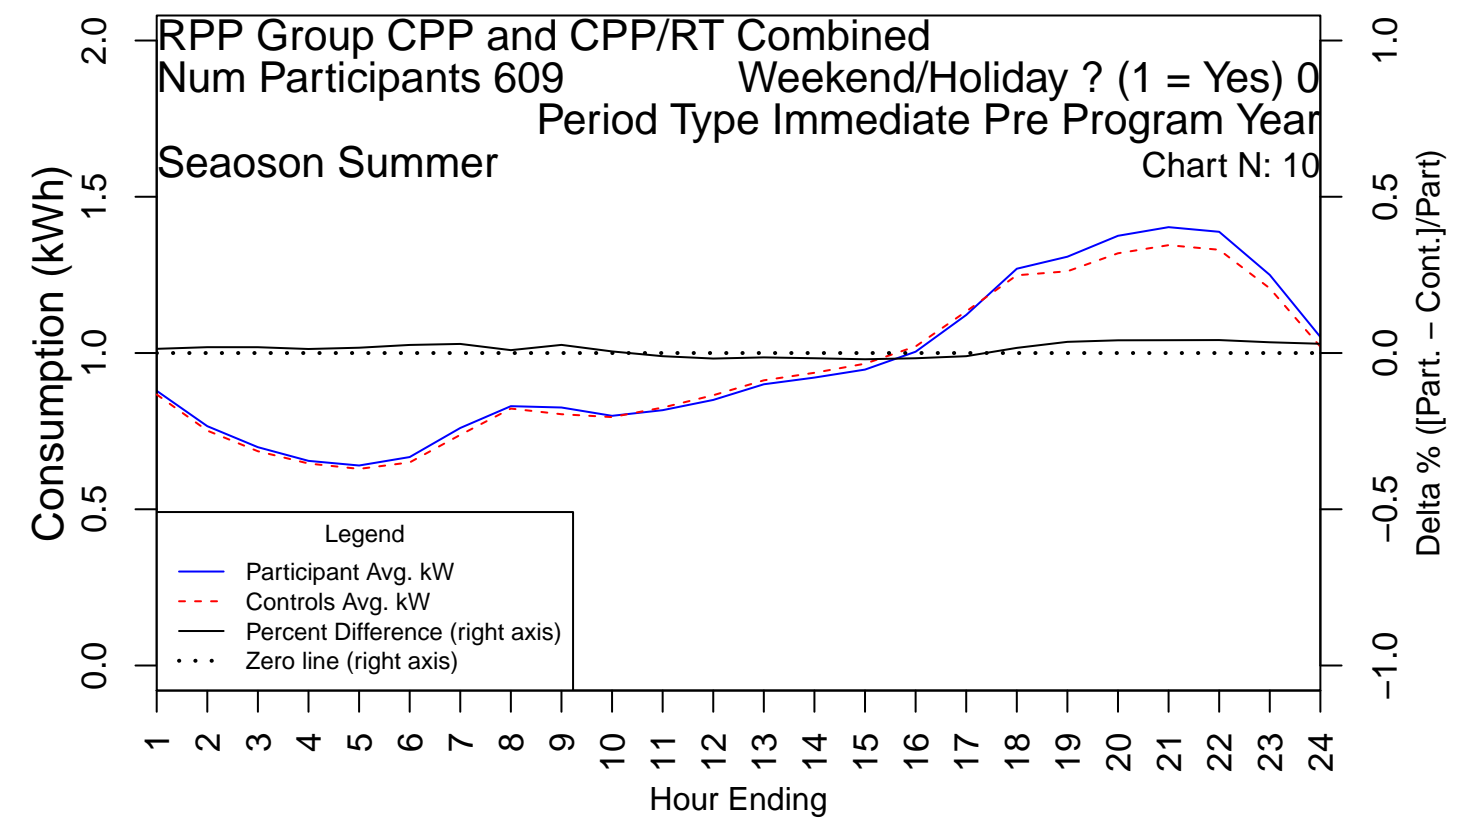

Seasons – summer (May through October) and winter (November through April) are separated on different pages

Each plot shows two series plotted on the left-hand axis:

- Participant load
- RCT control group load

Each plot also shows two series plotted on the right-hand axis:

- Difference between participant and control loads
- A zero-line

PAGE LEFT INTENTIONALY BLANK

PAGE LEFT INTENTIONALY BLANK

PAGE LEFT INTENTIONALY BLANK