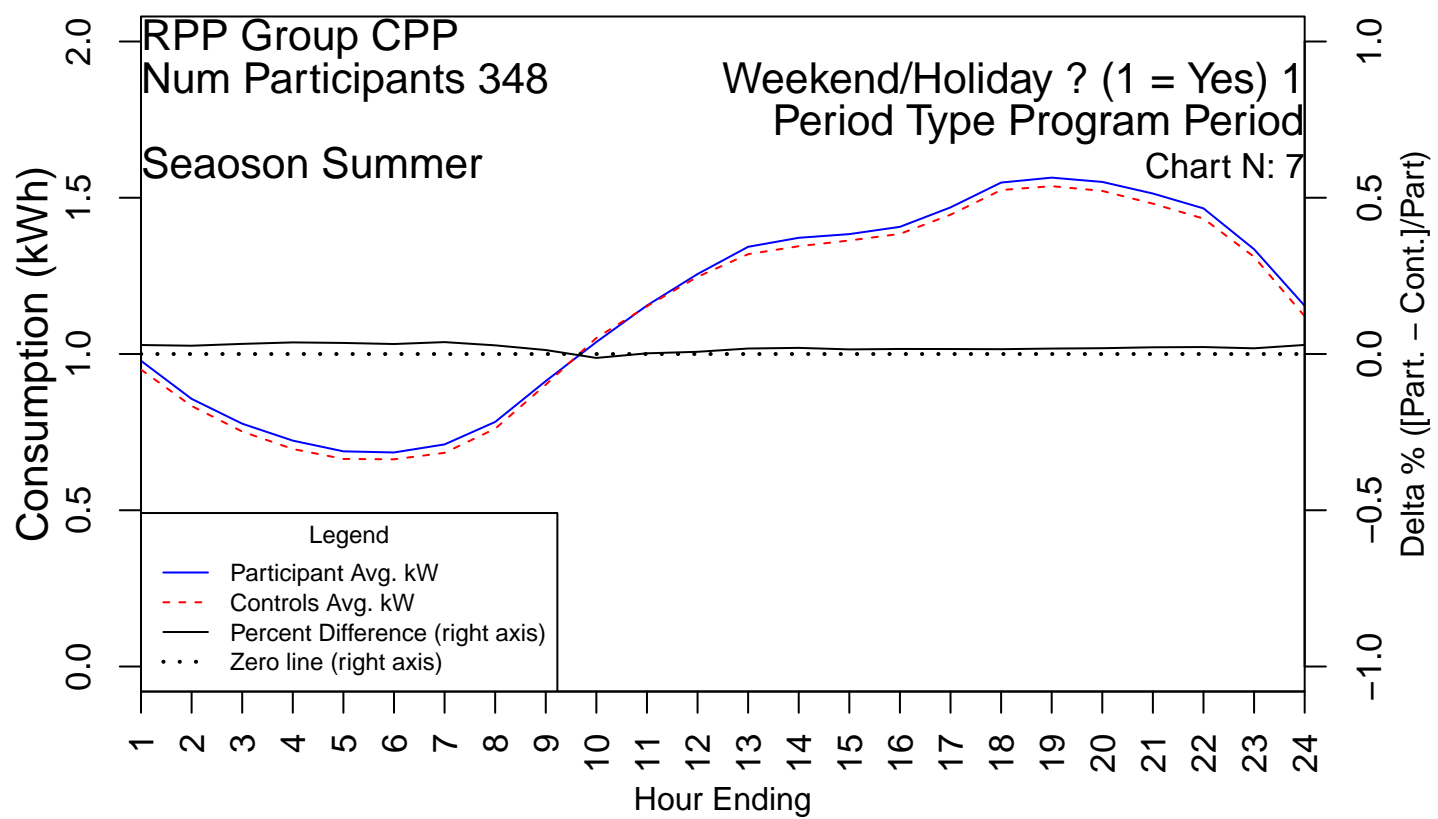

DESCRIPTION OF PLOTS IN APPENDIX F

Each page that follows provides three plots of average customer daily load profiles, by season. Each page contains three plots:

- Testing period load profiles (May 1, 2016 through April 30, 2017)
- Pre-program period load profiles (May 1, 2017 through April 30, 2018)
- Program period load profiles (May 1, 2018 through April 30, 2019)

Seasons – summer (May through October) and winter (November through April) are separated on different pages

Each plot shows two series plotted on the left-hand axis:

- Participant load
- RCT control group load

Each plot also shows two series plotted on the right-hand axis:

- Difference between participant and control loads
- A zero-line

PAGE LEFT INTENTIONALY BLANK

PAGE LEFT INTENTIONALY BLANK

PAGE LEFT INTENTIONALY BLANK