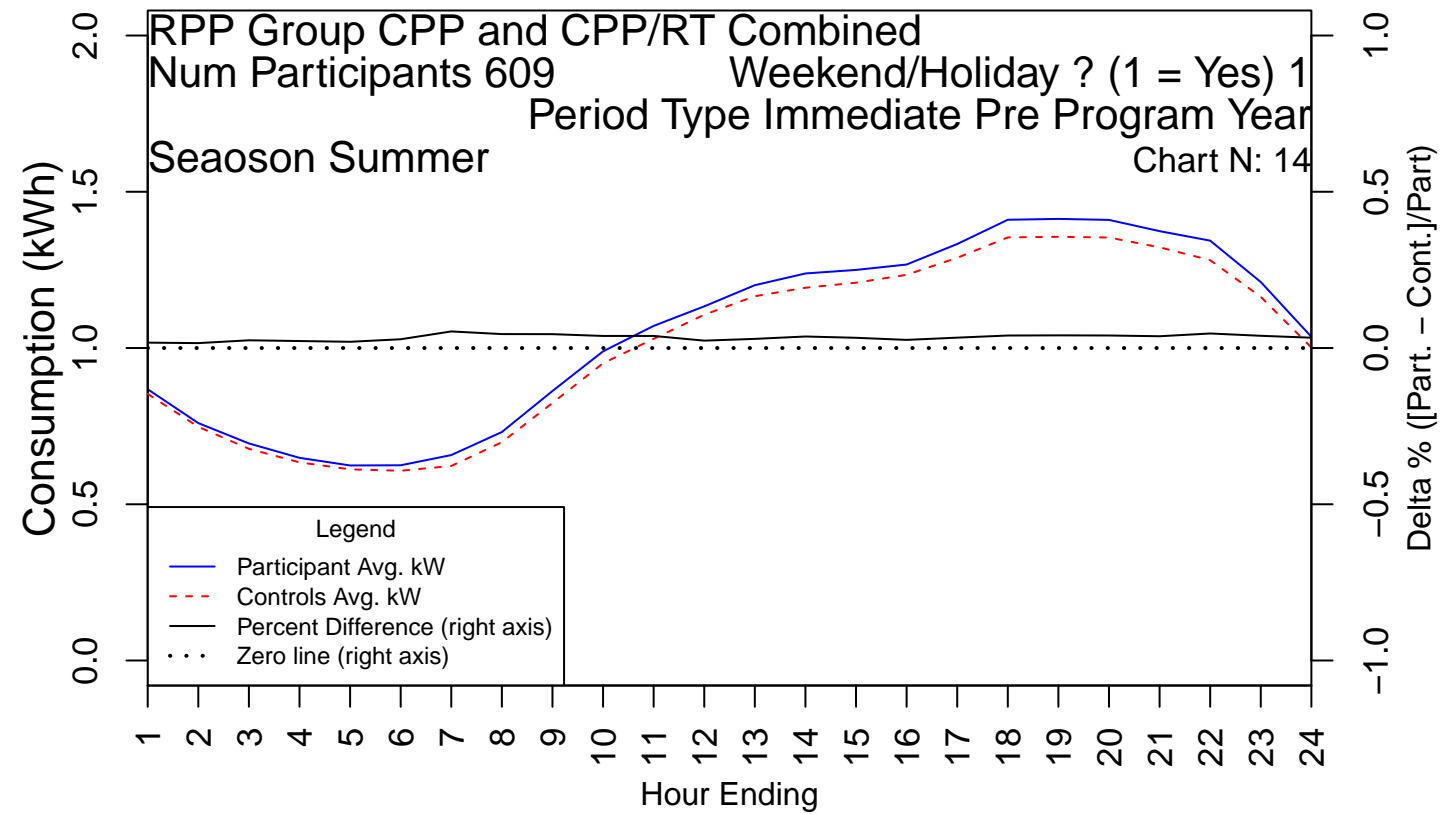

Seasons – summer (May through October) and winter (November through April) are separated on different pages

Each plot shows two series plotted on the left-hand axis:

- Participant load
- RCT control group load

Each plot also shows two series plotted on the right-hand axis:

- Difference between participant and control loads
- A zero-line

PAGE LEFT INTENTIONALY BLANK

PAGE LEFT INTENTIONALY BLANK

PAGE LEFT INTENTIONALY BLANK