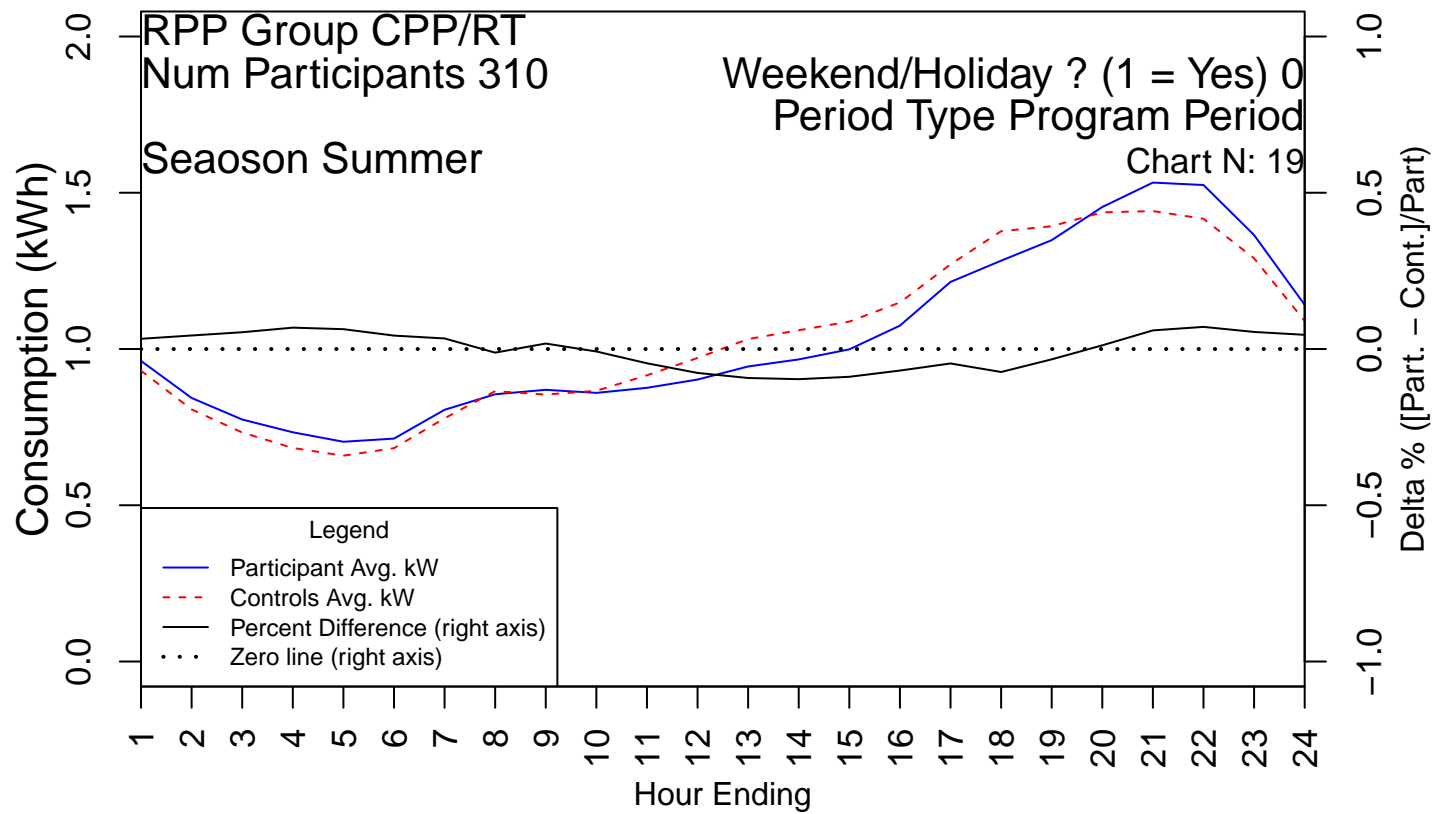

PAGE LEFT INTENTIONALY BLANK