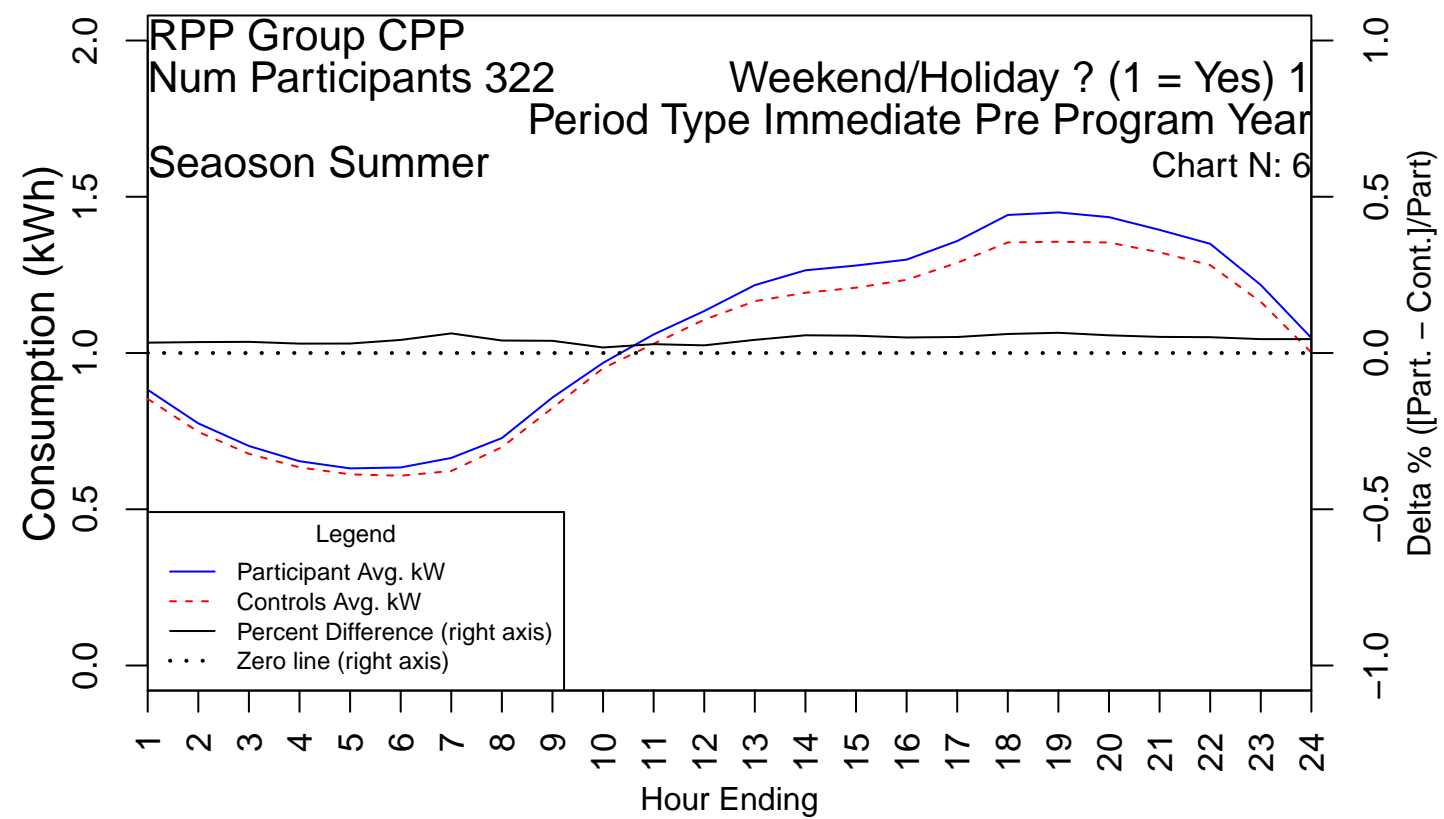

DESCRIPTION OF PLOTS IN APPENDIX F

Each page that follows provides three plots of average customer daily load profiles, by season. Each page contains three plots:

- Testing period load profiles (May 1, 2016 through April 30, 2017)
- Pre-program period load profiles (May 1, 2017 through April 30, 2018)
- Program period load profiles (May 1, 2018 through April 30, 2019)

Seasons – summer (May through October) and winter (November through April) are separated on different pages

Each plot shows two series plotted on the left-hand axis:

- Participant load
- RCT control group load

Each plot also shows two series plotted on the right-hand axis:

- Difference between participant and control loads
- A zero-line

PAGE LEFT INTENTIONALY BLANK

PAGE LEFT INTENTIONALY BLANK

PAGE LEFT INTENTIONALY BLANK