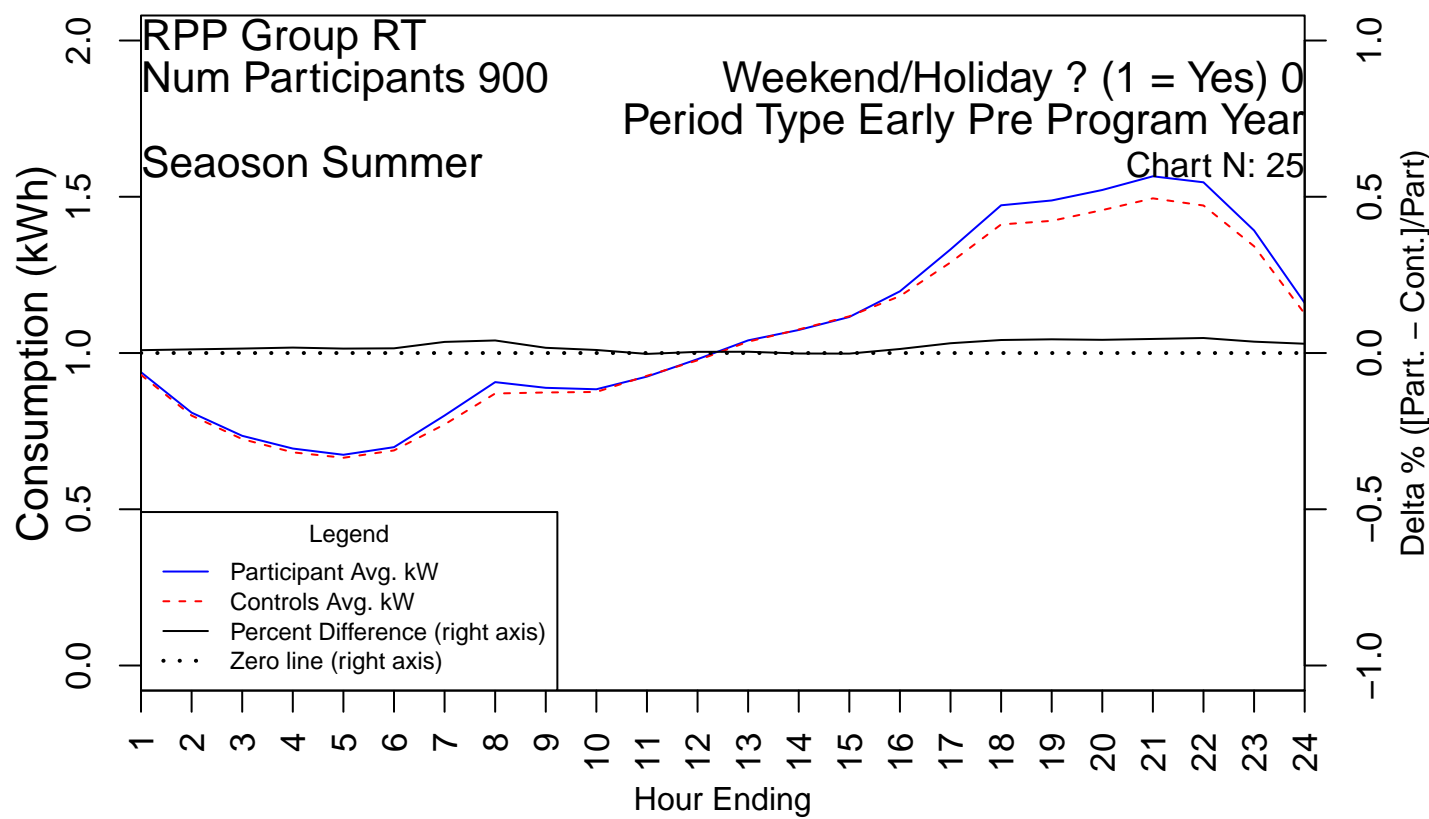

PAGE LEFT INTENTIONALY BLANK