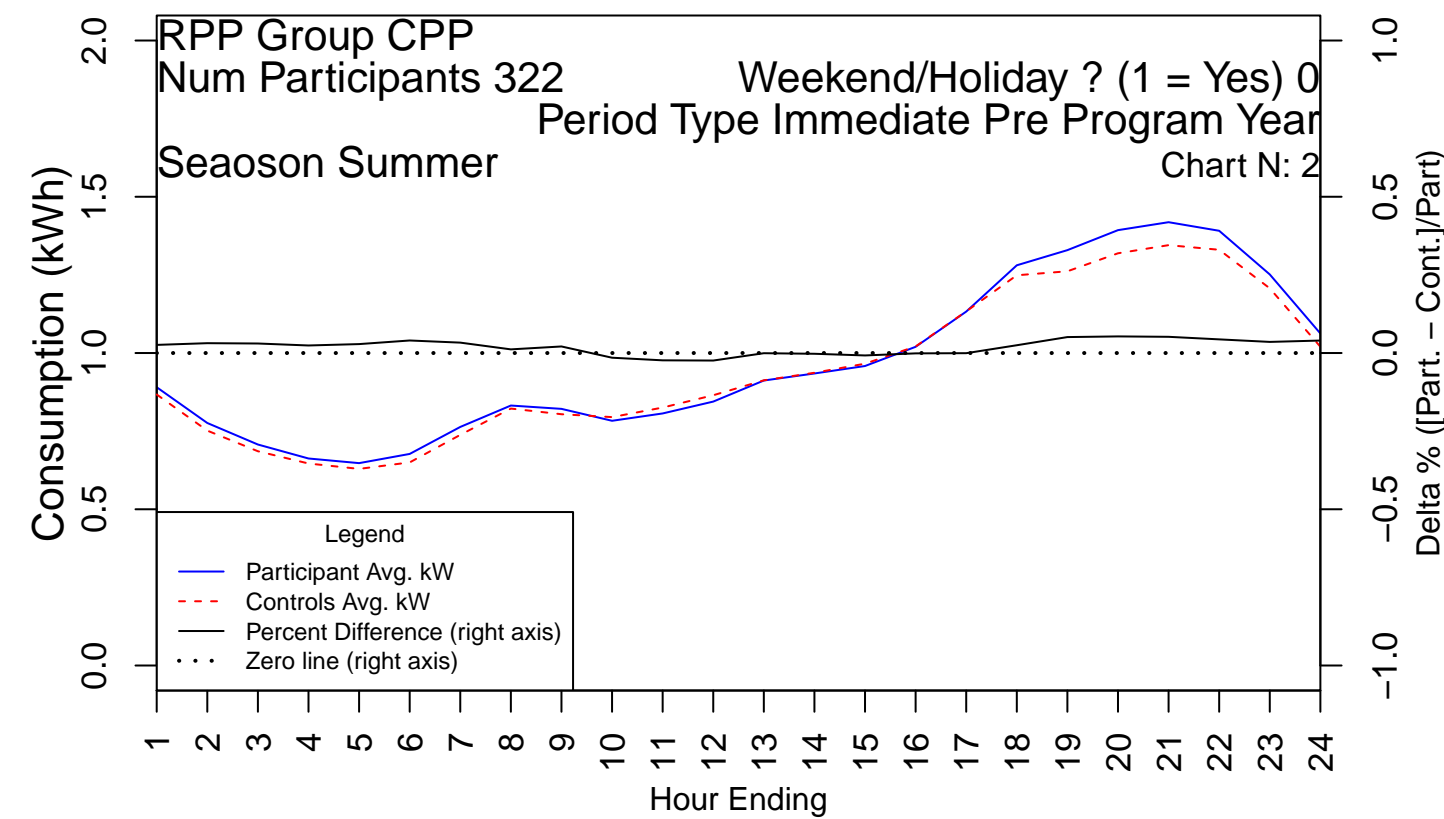

DESCRIPTION OF PLOTS IN APPENDIX F

Each page that follows provides three plots of average customer daily load profiles, by season. Each page contains three plots:

- Testing period load profiles (May 1, 2016 through April 30, 2017)
- Pre-program period load profiles (May 1, 2017 through April 30, 2018)
- Program period load profiles (May 1, 2018 through April 30, 2019)

Seasons – summer (May through October) and winter (November through April) are separated on different pages

Each plot shows two series plotted on the left-hand axis:

- Participant load
- RCT control group load

Each plot also shows two series plotted on the right-hand axis:

- Difference between participant and control loads
- A zero-line

PAGE LEFT INTENTIONALY BLANK

PAGE LEFT INTENTIONALY BLANK

PAGE LEFT INTENTIONALY BLANK