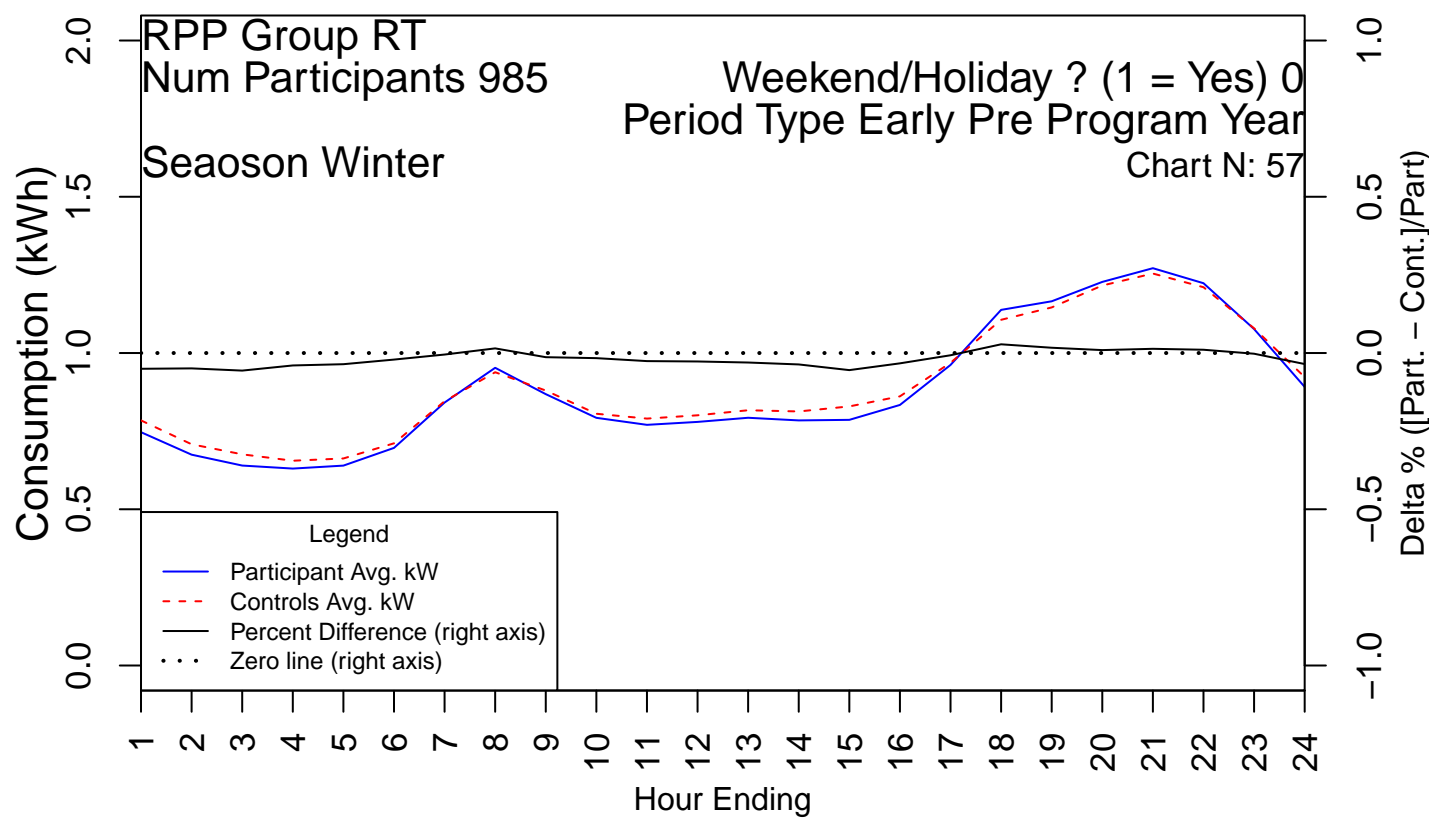

PAGE LEFT INTENTIONALY BLANK