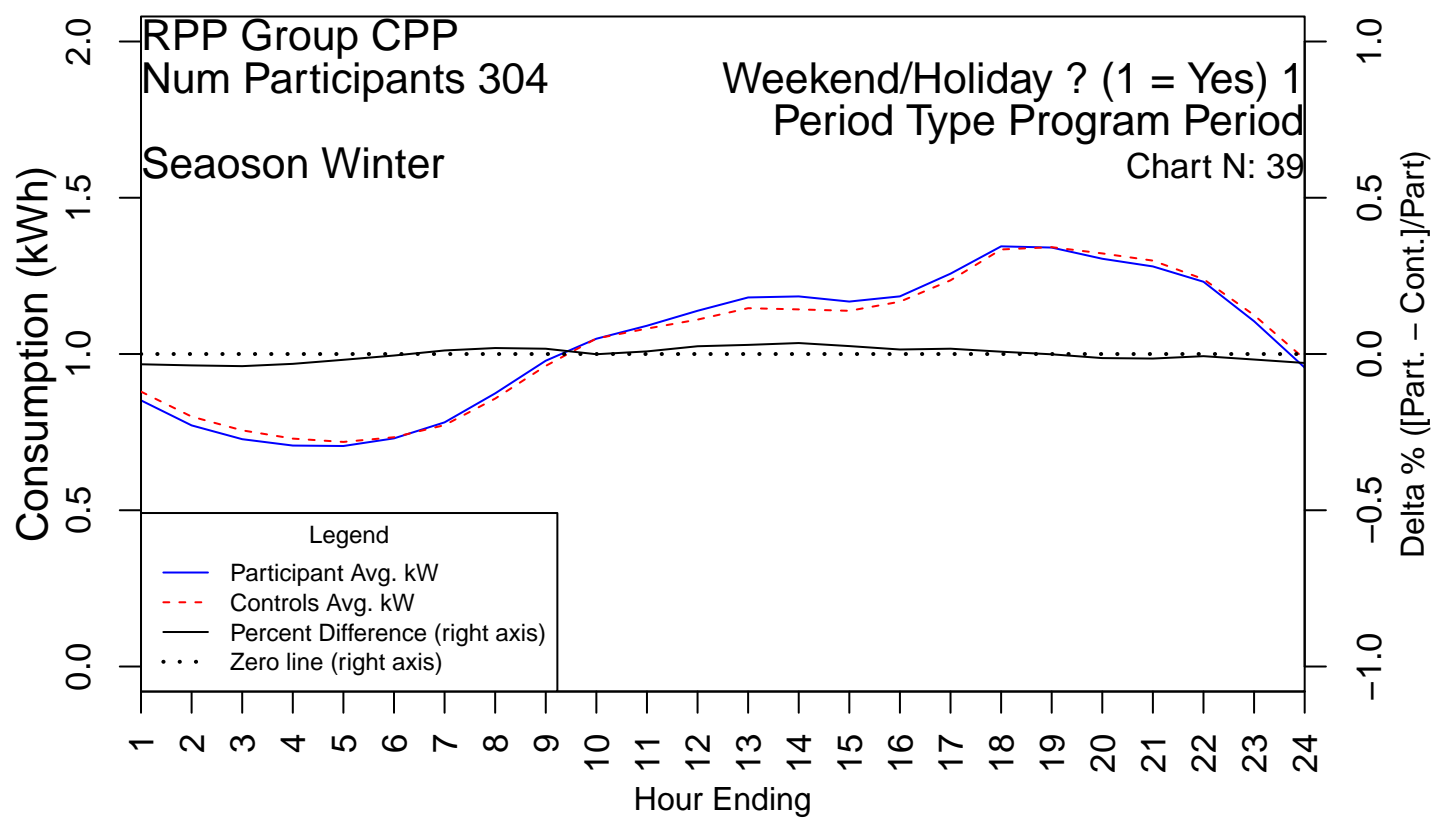

PAGE LEFT INTENTIONALY BLANK