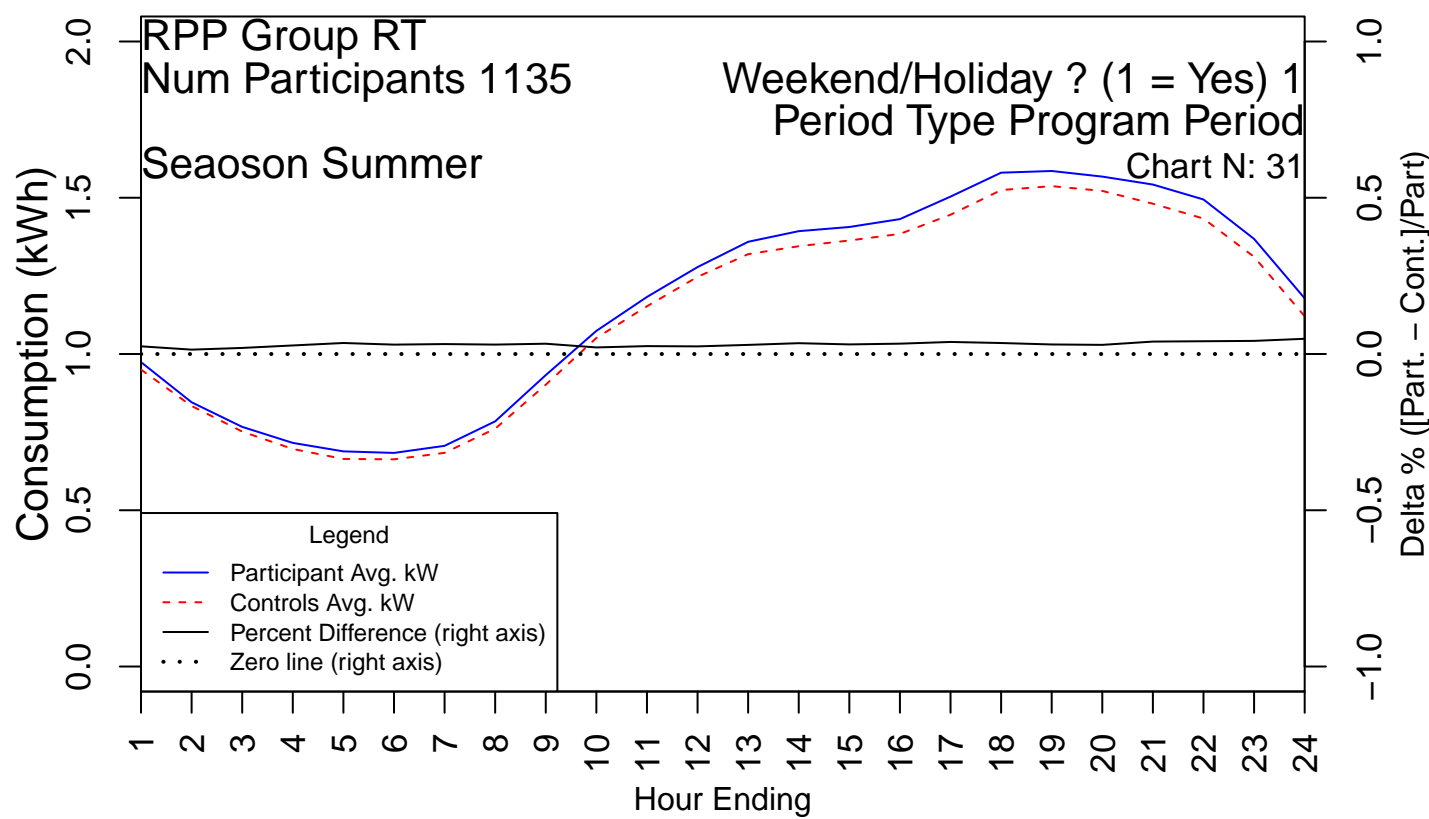

Seasons – summer (May through October) and winter (November through April) are separated on different pages

Each plot shows two series plotted on the left-hand axis:

- Participant load
- RCT control group load

Each plot also shows two series plotted on the right-hand axis:

- Difference between participant and control loads
- A zero-line

PAGE LEFT INTENTIONALY BLANK

PAGE LEFT INTENTIONALY BLANK

PAGE LEFT INTENTIONALY BLANK

PAGE LEFT INTENTIONALY BLANK

PAGE LEFT INTENTIONALY BLANK

PAGE LEFT INTENTIONALY BLANK

PAGE LEFT INTENTIONALY BLANK

PAGE LEFT INTENTIONALY BLANK

PAGE LEFT INTENTIONALY BLANK

PAGE LEFT INTENTIONALY BLANK

PAGE LEFT INTENTIONALY BLANK