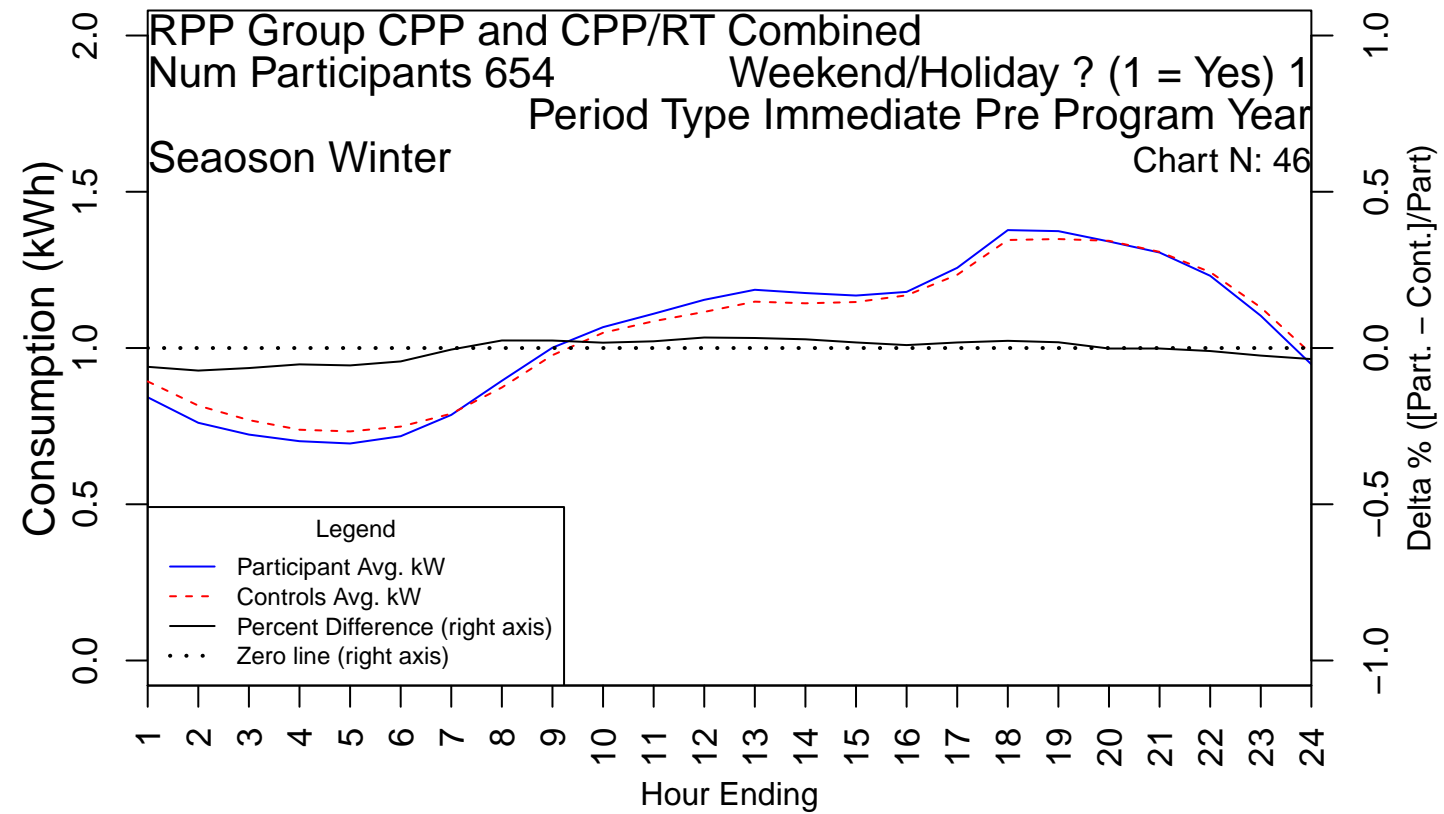

Seasons – summer (May through October) and winter (November through April) are separated on different pages

Each plot shows two series plotted on the left-hand axis:

- Participant load
- RCT control group load

Each plot also shows two series plotted on the right-hand axis:

- Difference between participant and control loads
- A zero-line

PAGE LEFT INTENTIONALY BLANK

PAGE LEFT INTENTIONALY BLANK

PAGE LEFT INTENTIONALY BLANK

PAGE LEFT INTENTIONALY BLANK

PAGE LEFT INTENTIONALY BLANK

PAGE LEFT INTENTIONALY BLANK

PAGE LEFT INTENTIONALY BLANK

PAGE LEFT INTENTIONALY BLANK

PAGE LEFT INTENTIONALY BLANK

PAGE LEFT INTENTIONALY BLANK

PAGE LEFT INTENTIONALY BLANK