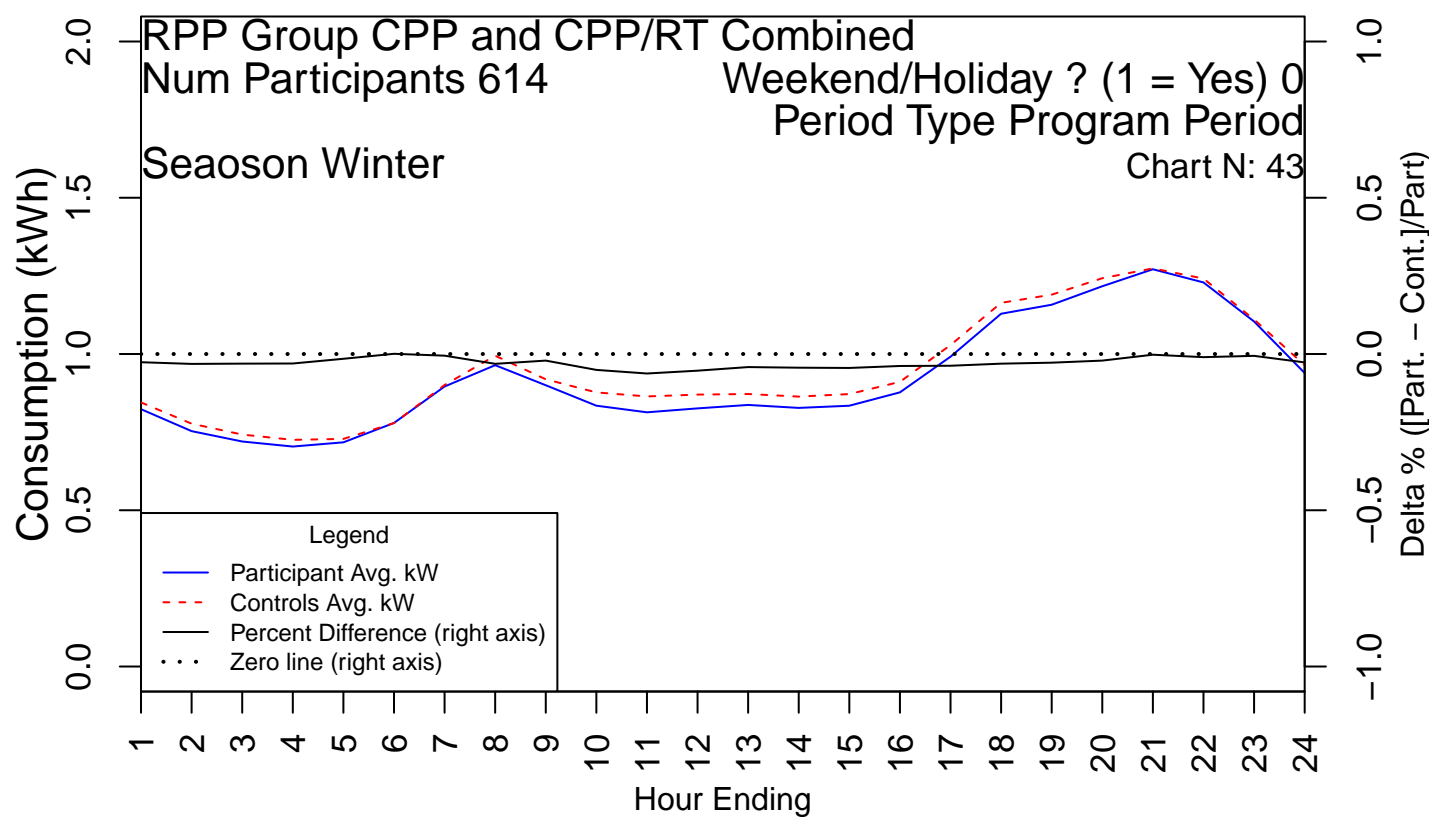

PAGE LEFT INTENTIONALY BLANK