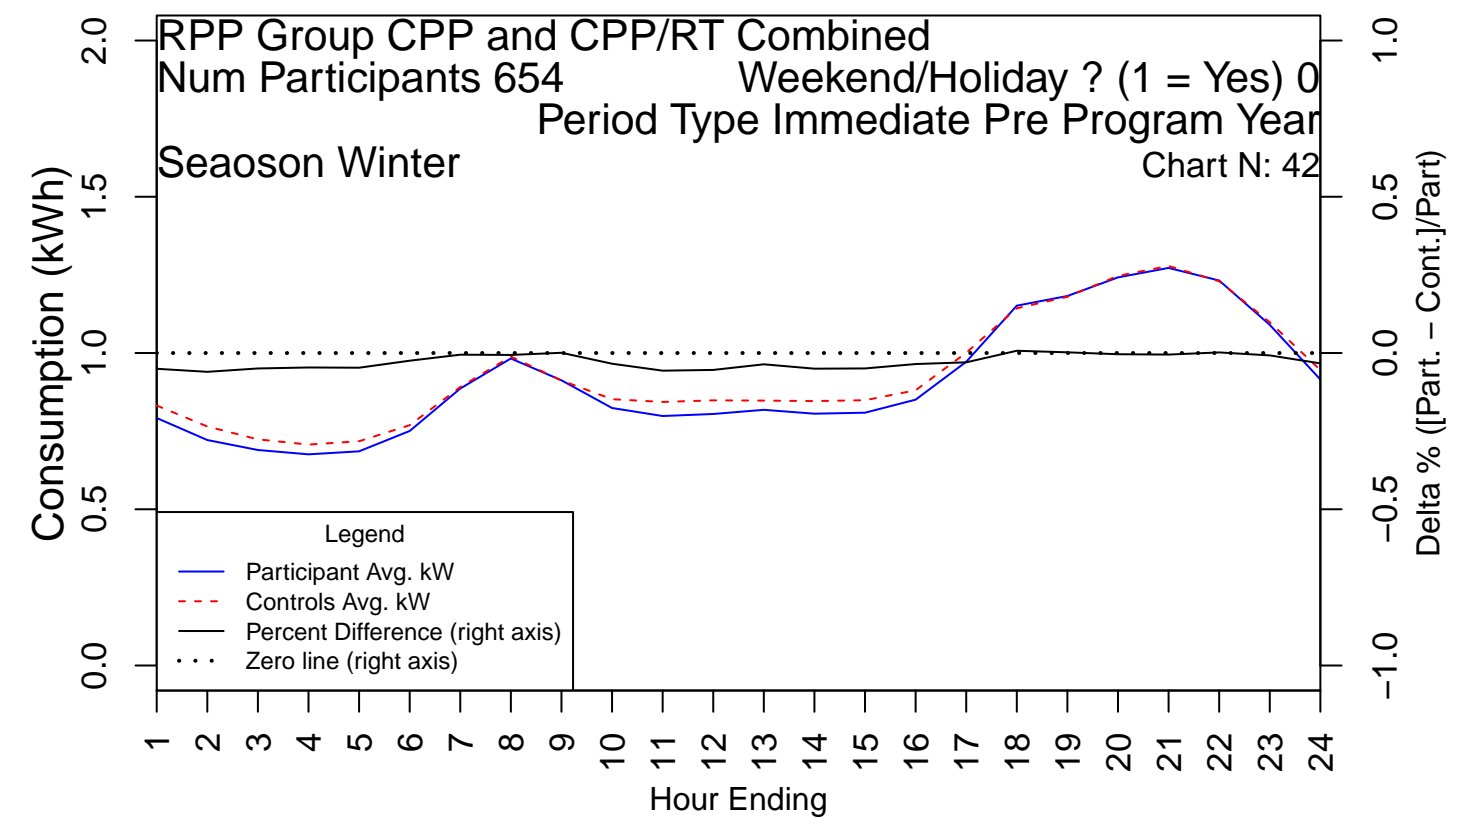

PAGE LEFT INTENTIONALY BLANK