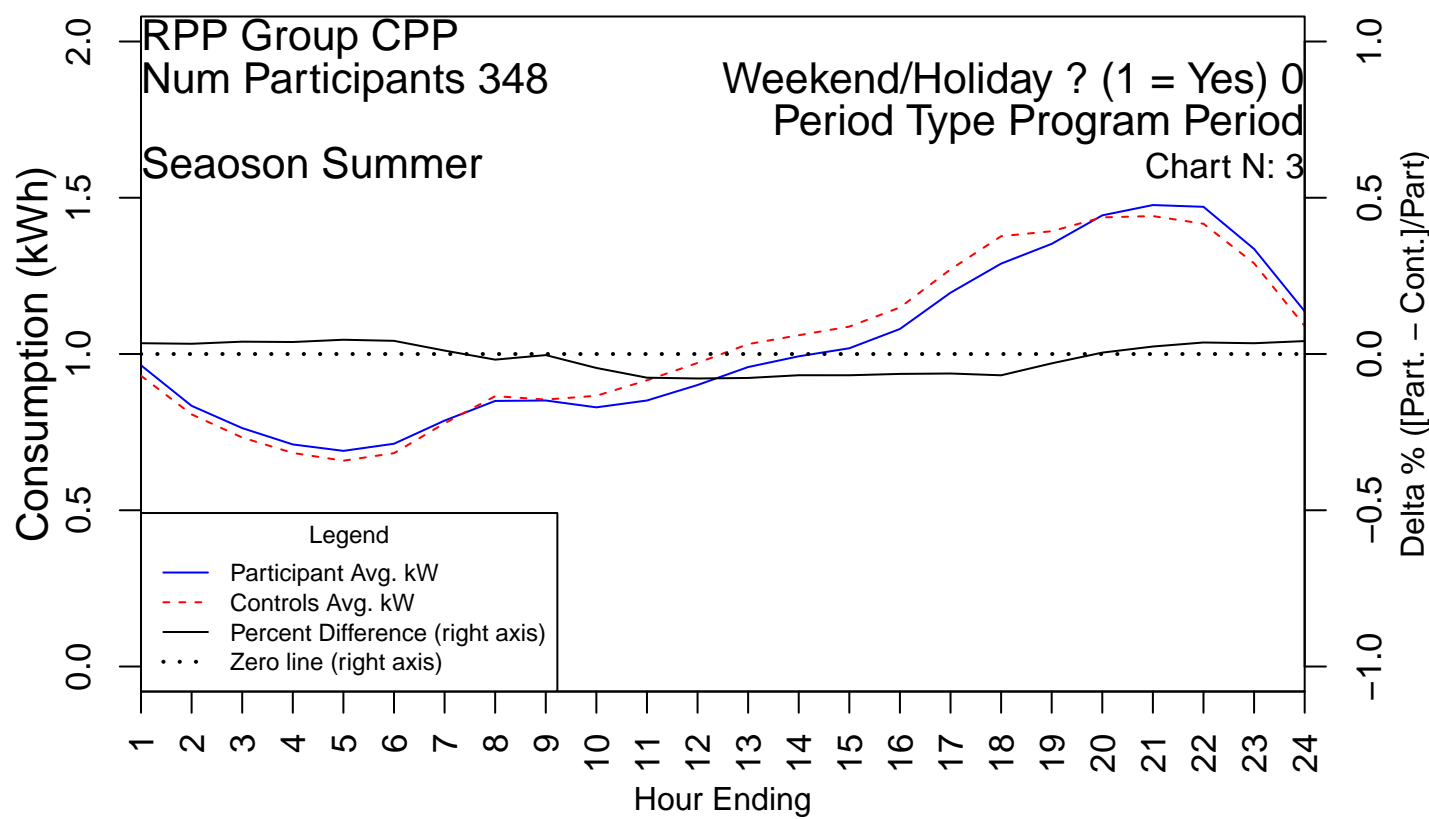

DESCRIPTION OF PLOTS IN APPENDIX F

Each page that follows provides three plots of average customer daily load profiles, by season. Each page contains three plots:

- Testing period load profiles (May 1, 2016 through April 30, 2017)
- Pre-program period load profiles (May 1, 2017 through April 30, 2018)
- Program period load profiles (May 1, 2018 through April 30, 2019)

Seasons – summer (May through October) and winter (November through April) are separated on different pages

Each plot shows two series plotted on the left-hand axis:

- Participant load
- RCT control group load

Each plot also shows two series plotted on the right-hand axis:

- Difference between participant and control loads
- A zero-line

PAGE LEFT INTENTIONALY BLANK

PAGE LEFT INTENTIONALY BLANK

PAGE LEFT INTENTIONALY BLANK