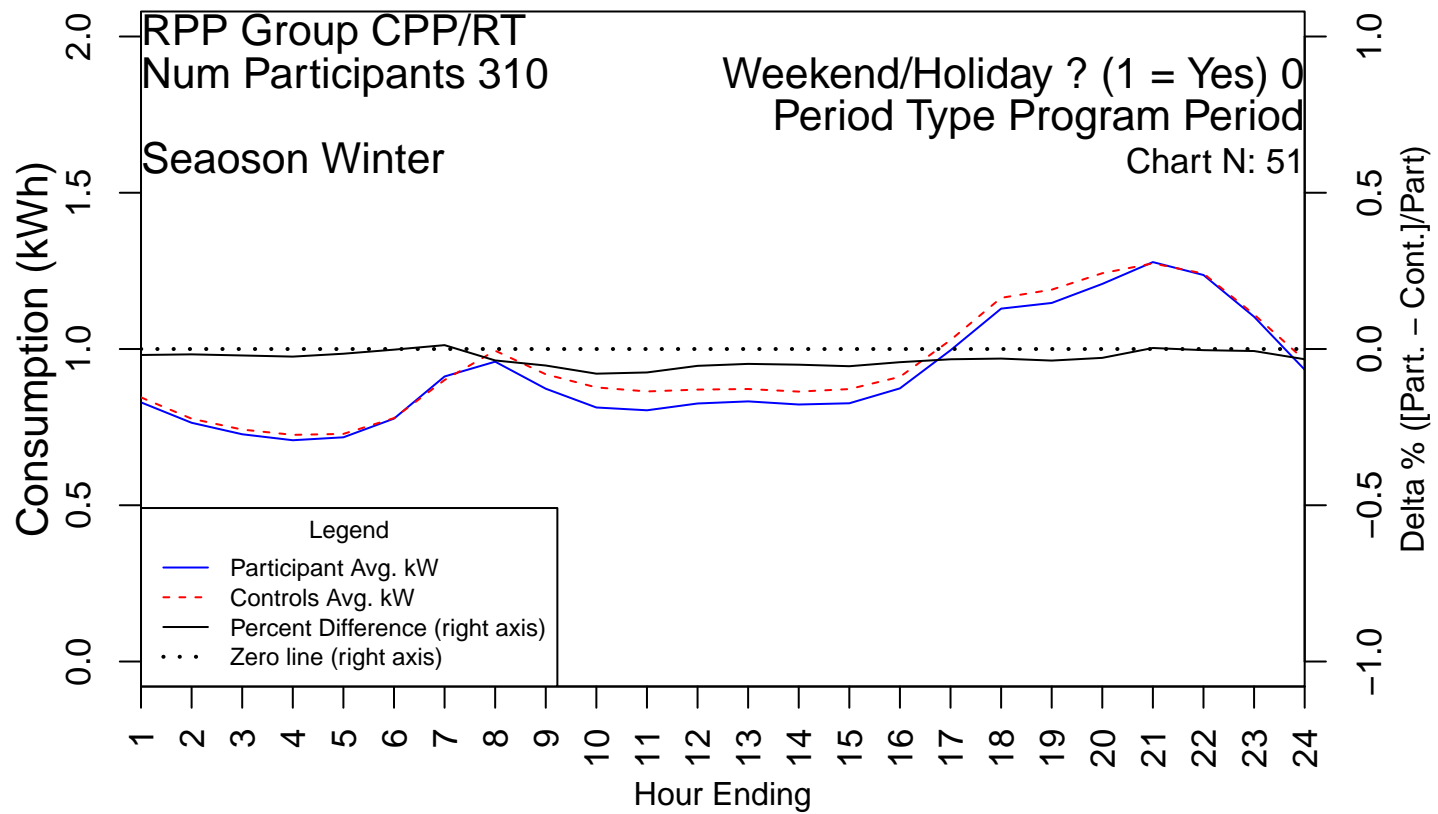

PAGE LEFT INTENTIONALY BLANK