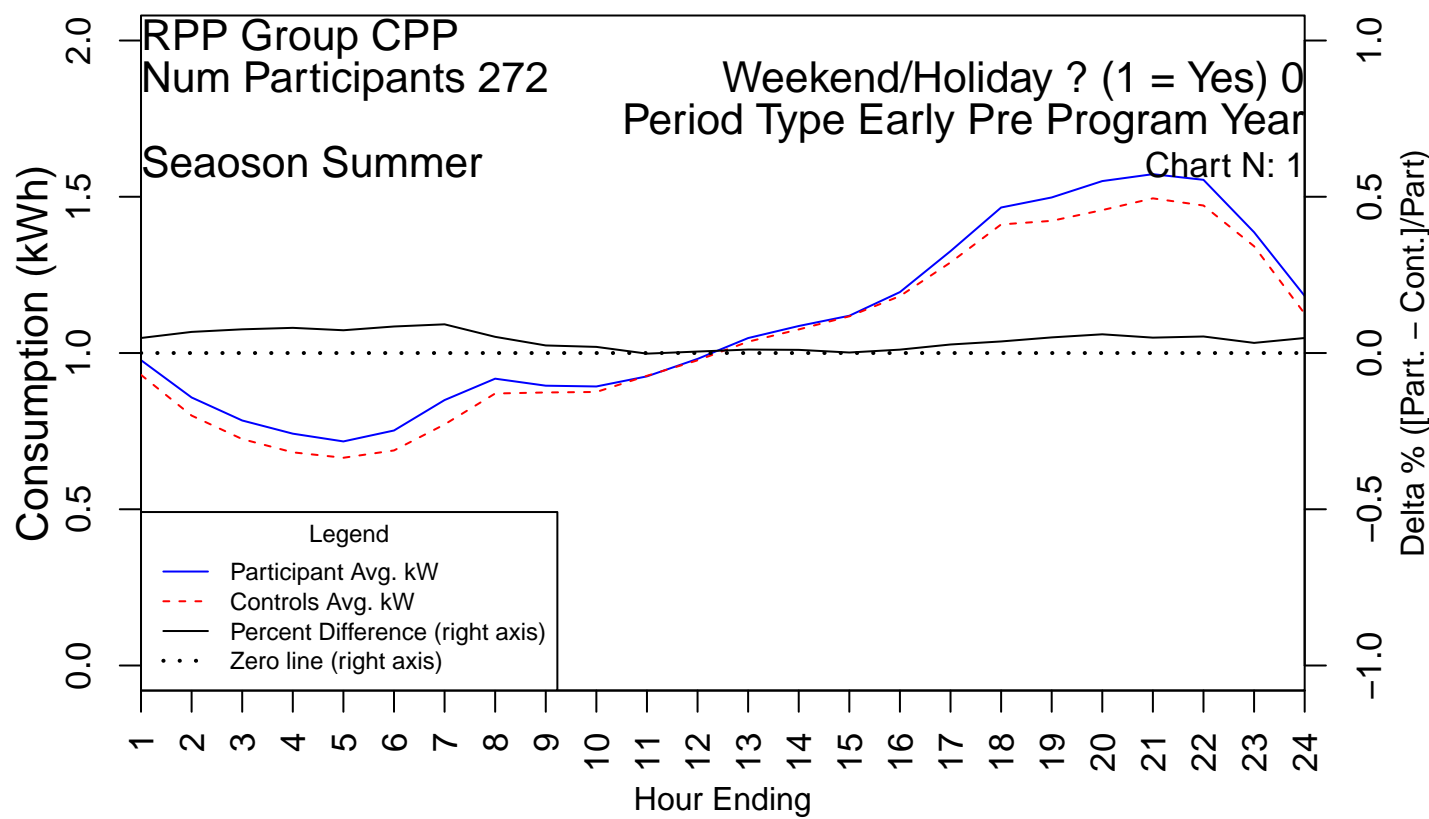

DESCRIPTION OF PLOTS IN APPENDIX F

Each page that follows provides three plots of average customer daily load profiles, by season. Each page contains three plots:

- Testing period load profiles (May 1, 2016 through April 30, 2017)
- Pre-program period load profiles (May 1, 2017 through April 30, 2018)
- Program period load profiles (May 1, 2018 through April 30, 2019)

Seasons – summer (May through October) and winter (November through April) are separated on different pages

Each plot shows two series plotted on the left-hand axis:

- Participant load
- RCT control group load

Each plot also shows two series plotted on the right-hand axis:

- Difference between participant and control loads
- A zero-line

PAGE LEFT INTENTIONALY BLANK

PAGE LEFT INTENTIONALY BLANK

PAGE LEFT INTENTIONALY BLANK