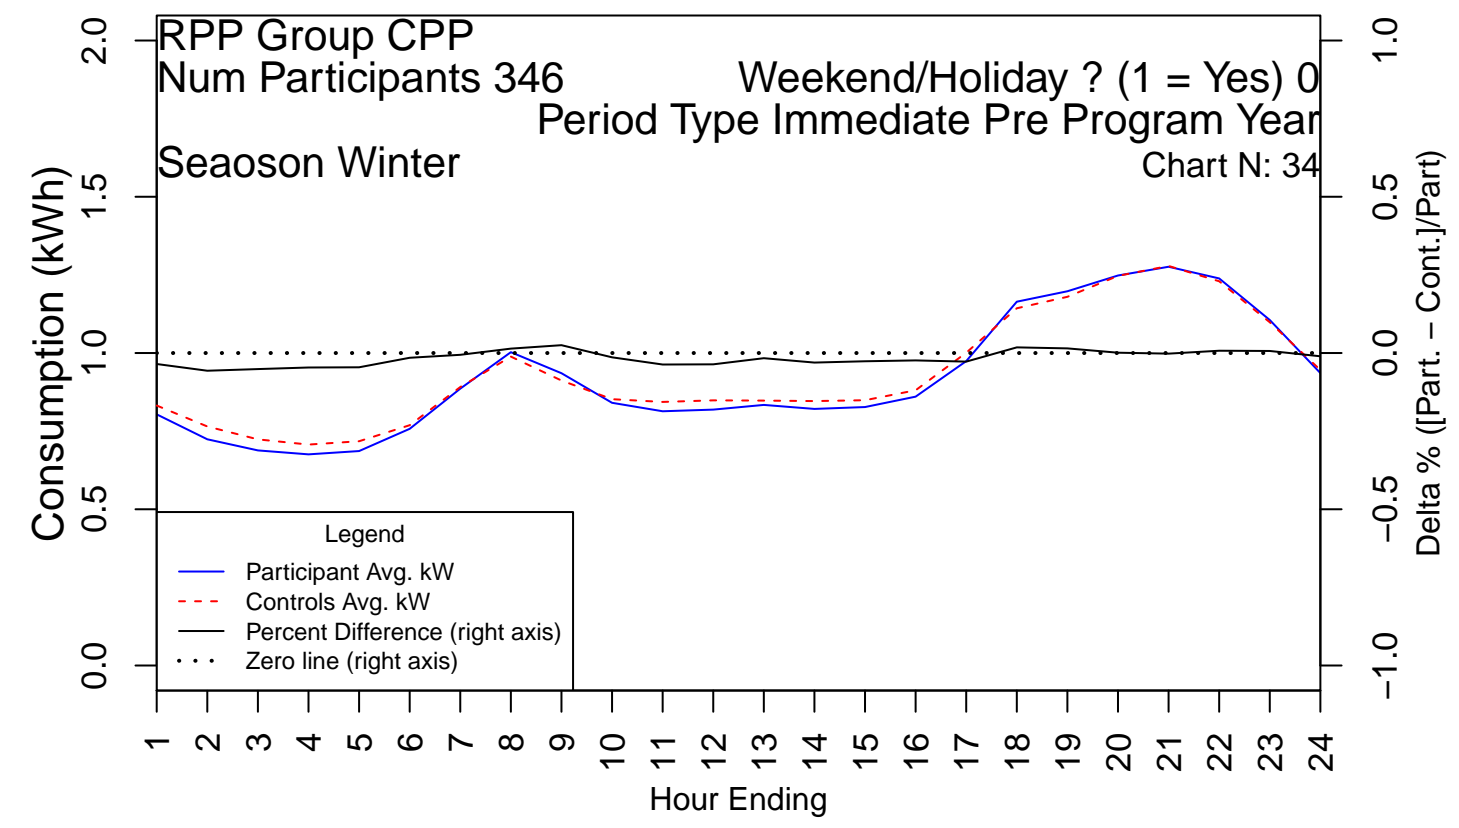

PAGE LEFT INTENTIONALY BLANK