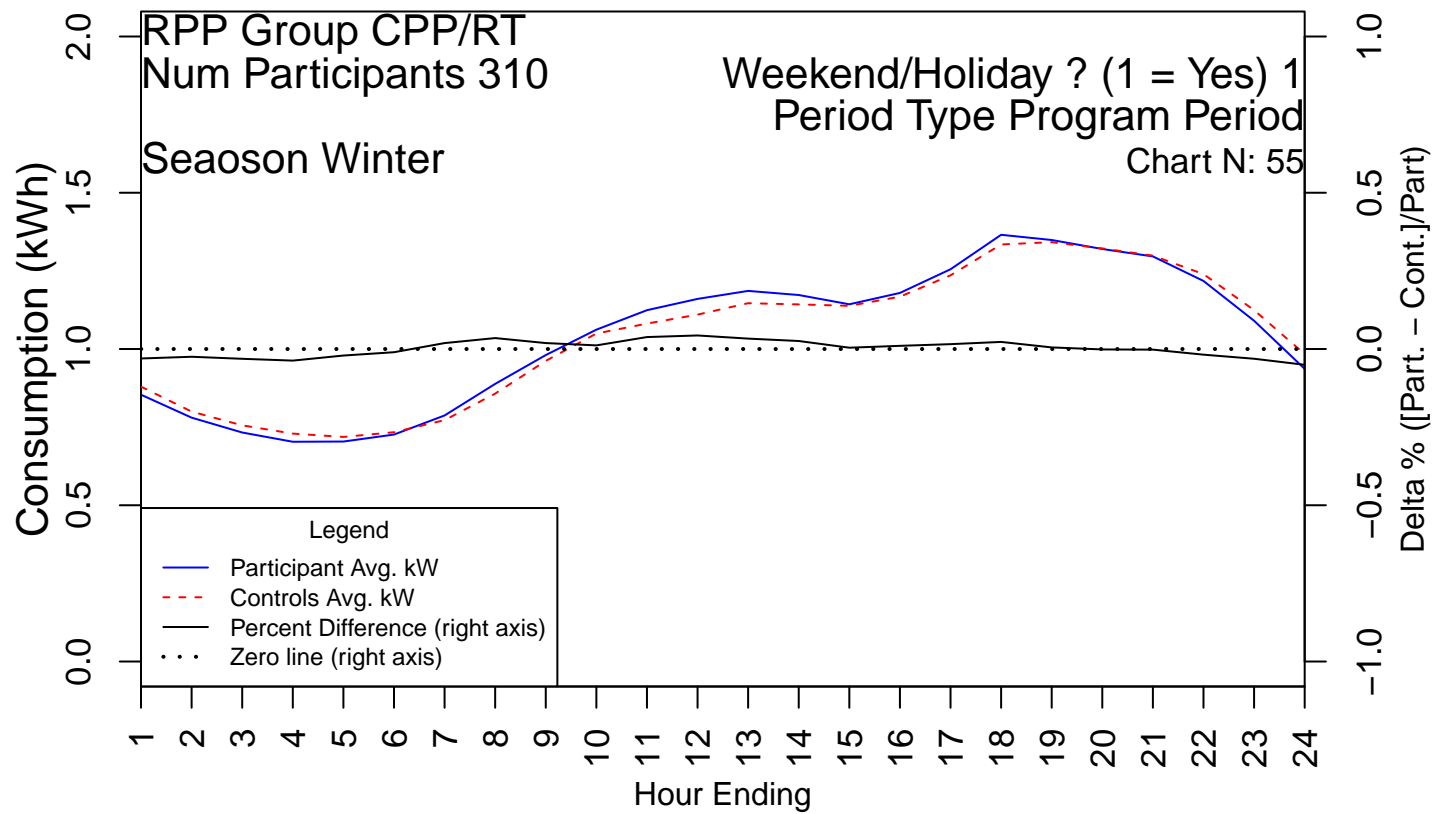

PAGE LEFT INTENTIONALY BLANK