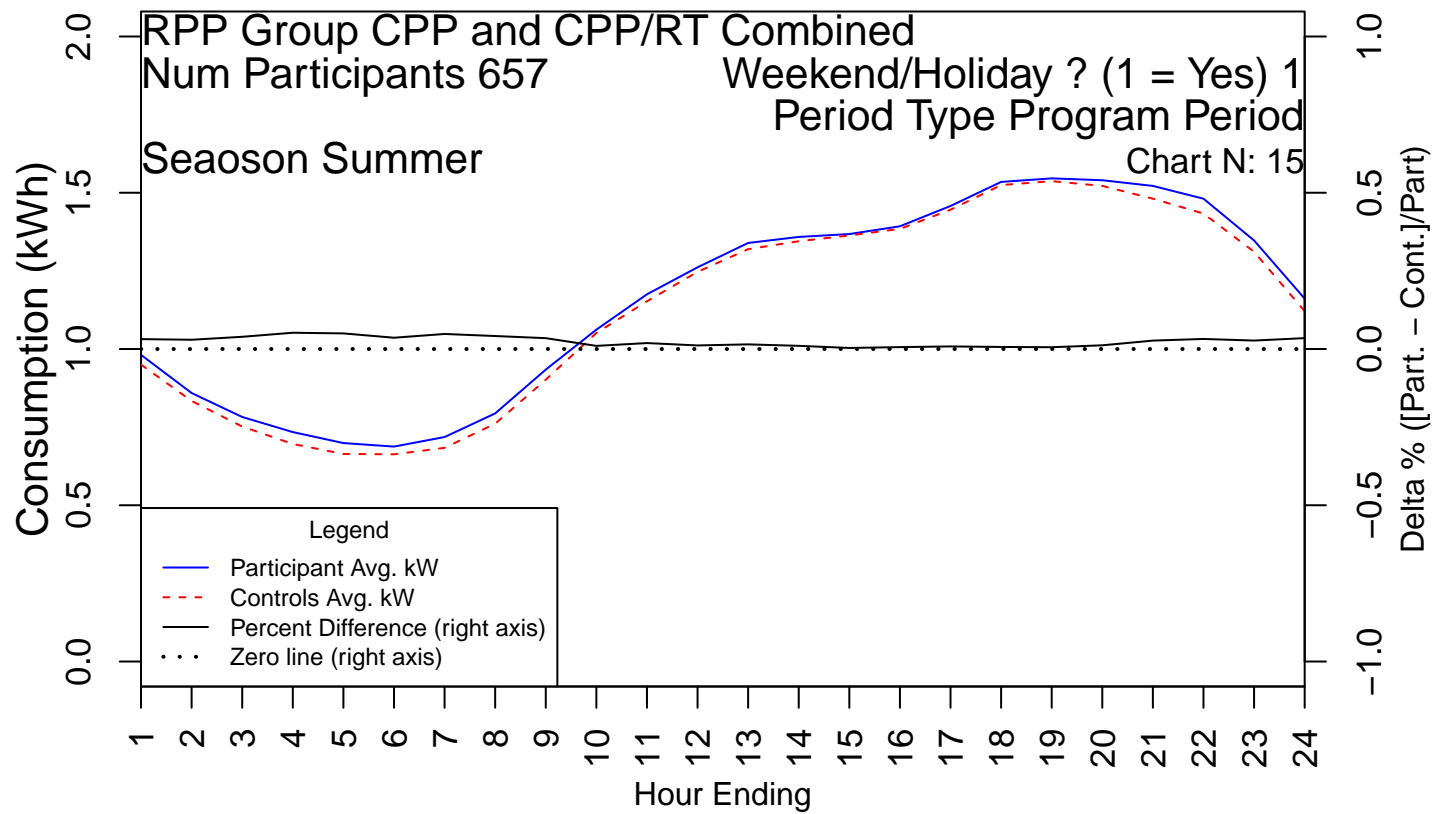

Seasons – summer (May through October) and winter (November through April) are separated on different pages

Each plot shows two series plotted on the left-hand axis:

- Participant load
- RCT control group load

Each plot also shows two series plotted on the right-hand axis:

- Difference between participant and control loads
- A zero-line

PAGE LEFT INTENTIONALY BLANK

PAGE LEFT INTENTIONALY BLANK

PAGE LEFT INTENTIONALY BLANK