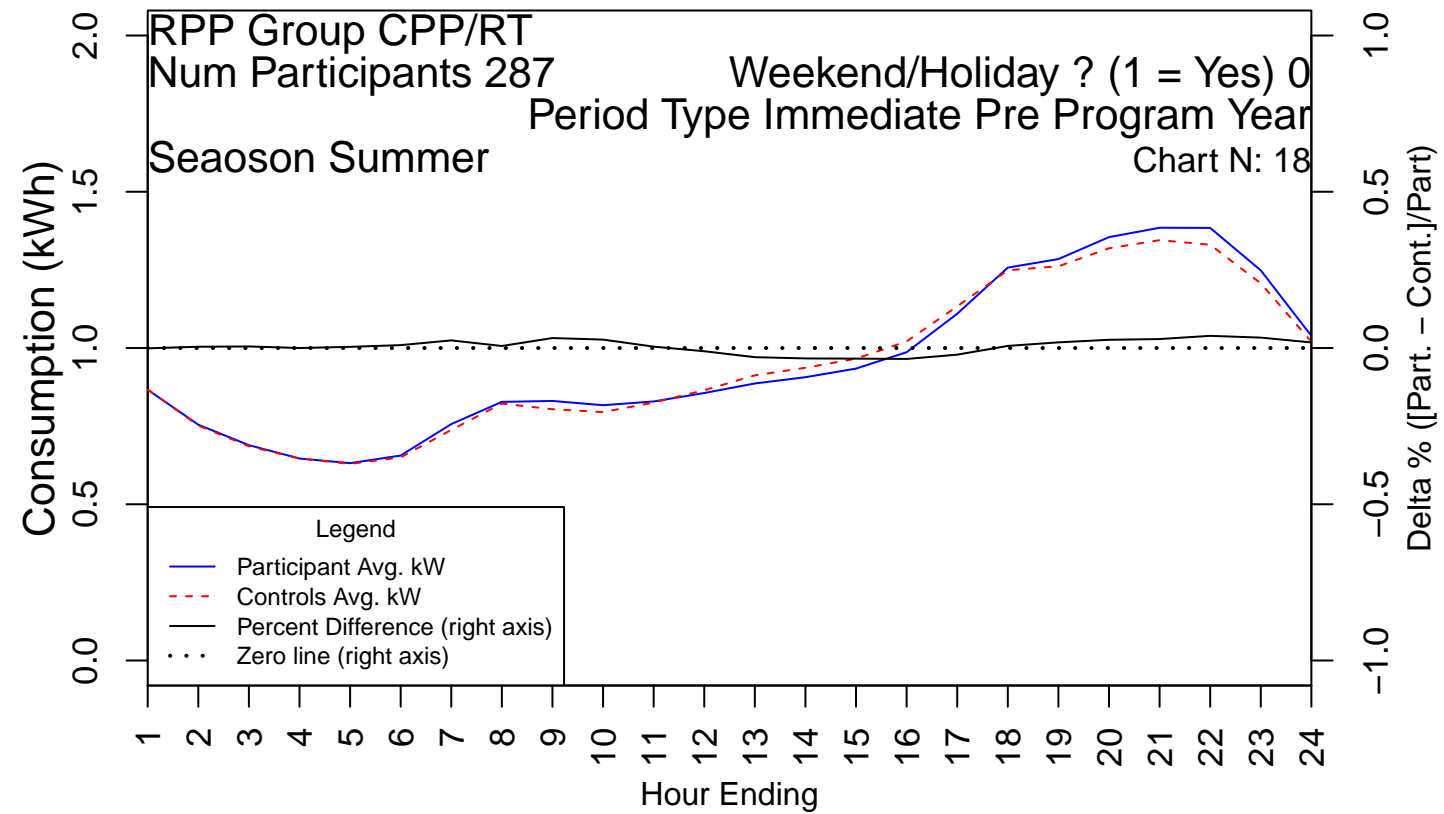

PAGE LEFT INTENTIONALY BLANK