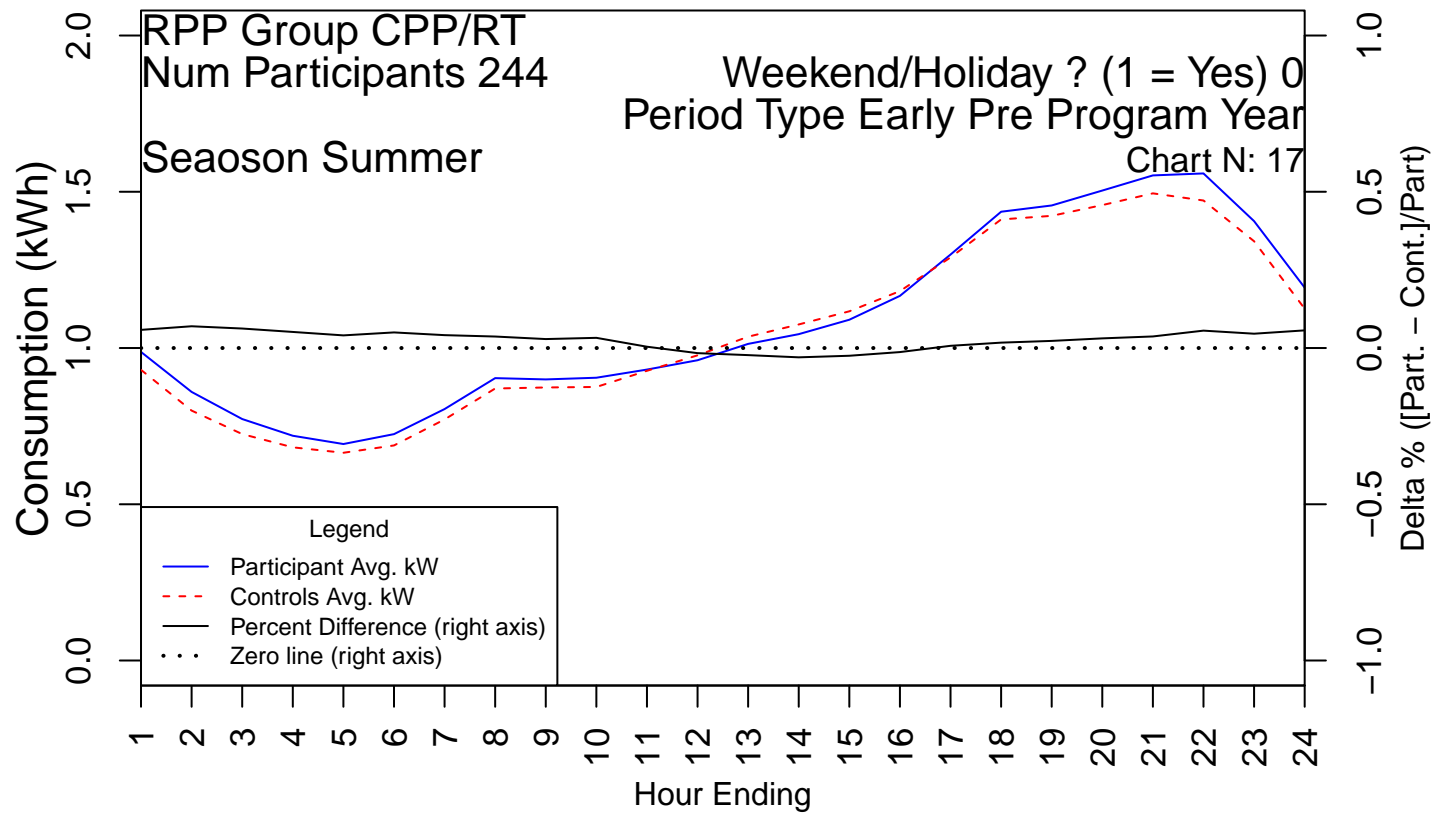

PAGE LEFT INTENTIONALY BLANK