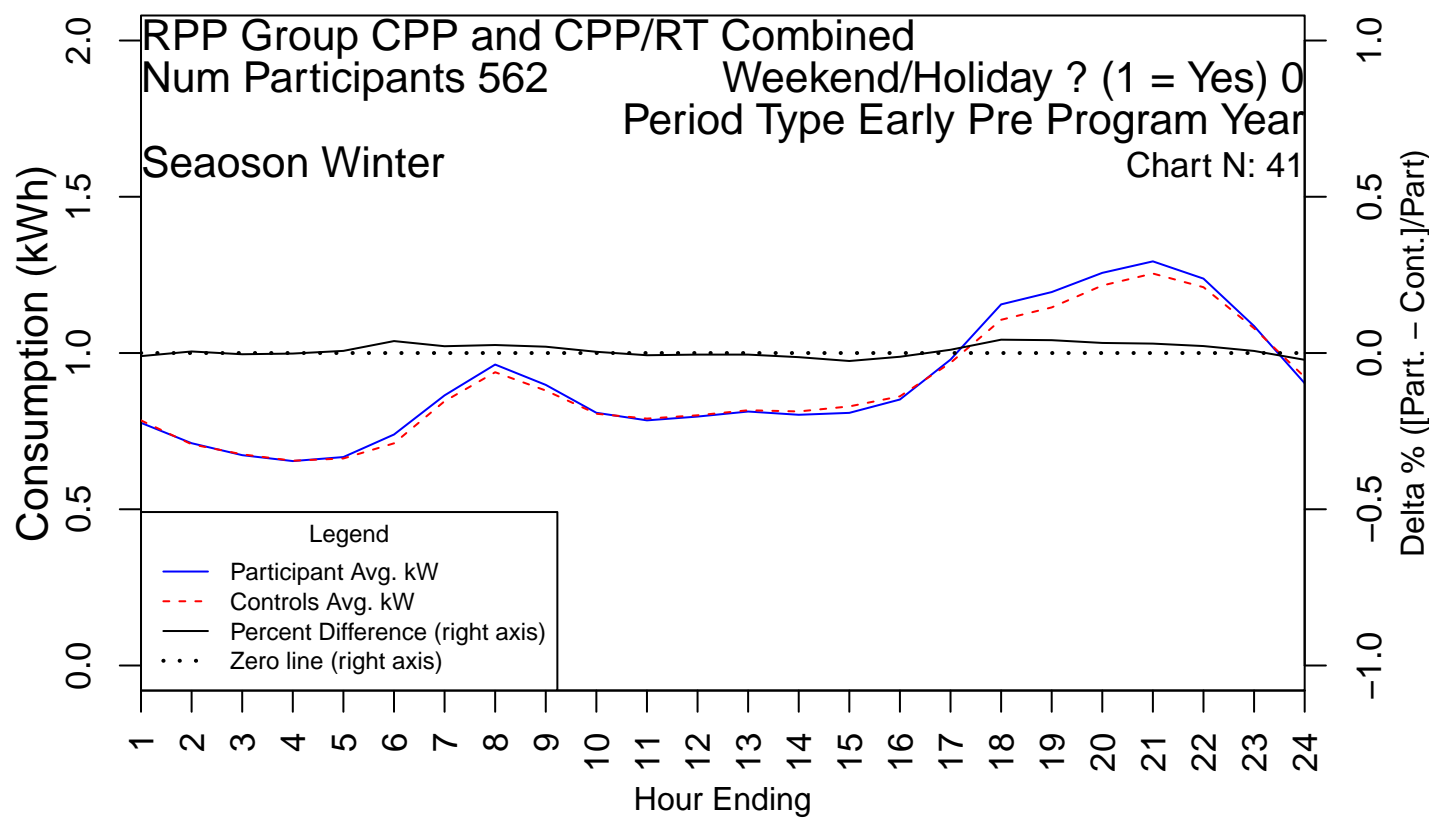

PAGE LEFT INTENTIONALY BLANK