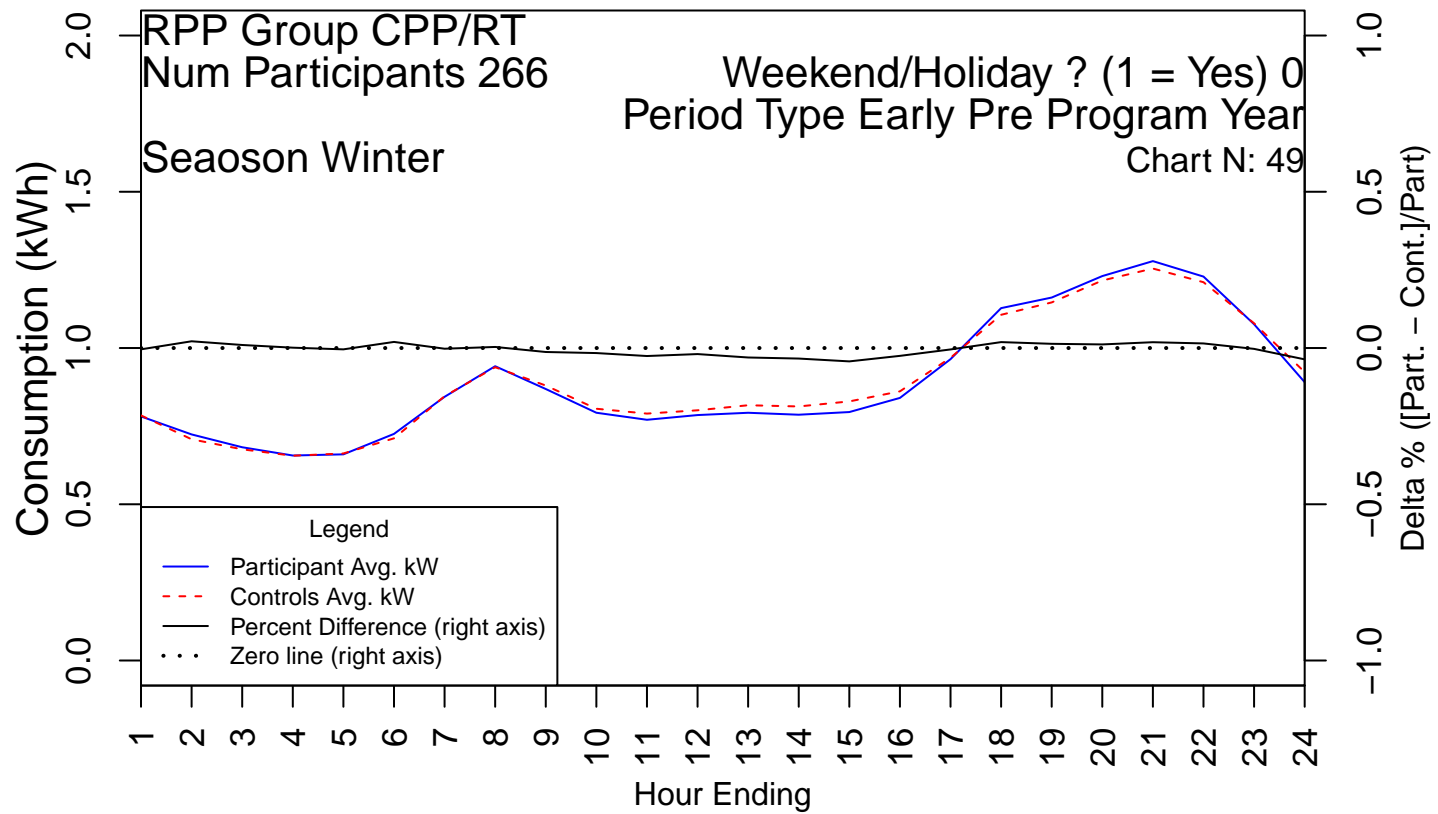

PAGE LEFT INTENTIONALY BLANK