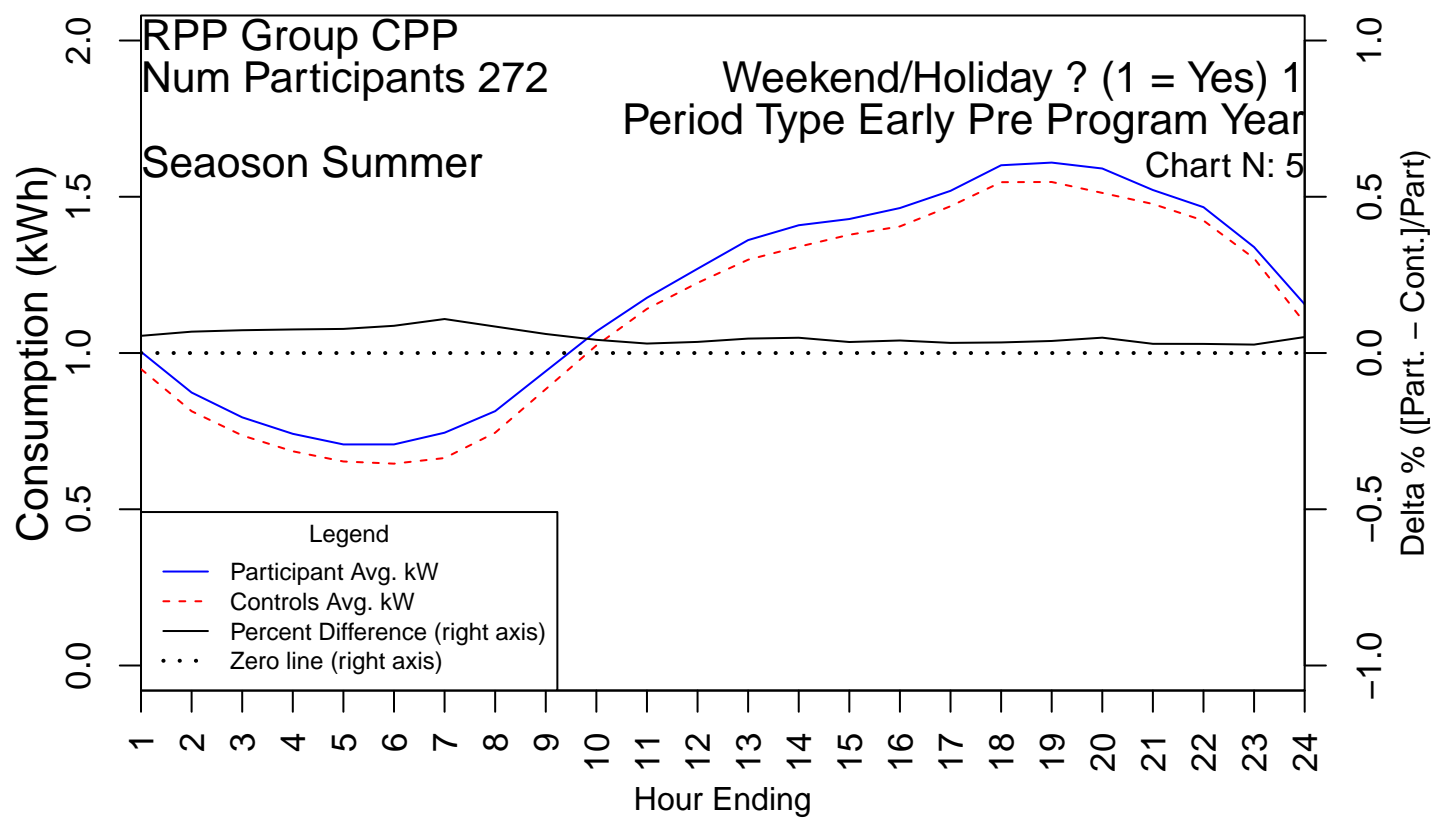

DESCRIPTION OF PLOTS IN APPENDIX F

Each page that follows provides three plots of average customer daily load profiles, by season. Each page contains three plots:

- Testing period load profiles (May 1, 2016 through April 30, 2017)
- Pre-program period load profiles (May 1, 2017 through April 30, 2018)
- Program period load profiles (May 1, 2018 through April 30, 2019)

Seasons – summer (May through October) and winter (November through April) are separated on different pages

Each plot shows two series plotted on the left-hand axis:

- Participant load
- RCT control group load

Each plot also shows two series plotted on the right-hand axis:

- Difference between participant and control loads
- A zero-line

PAGE LEFT INTENTIONALY BLANK

PAGE LEFT INTENTIONALY BLANK

PAGE LEFT INTENTIONALY BLANK